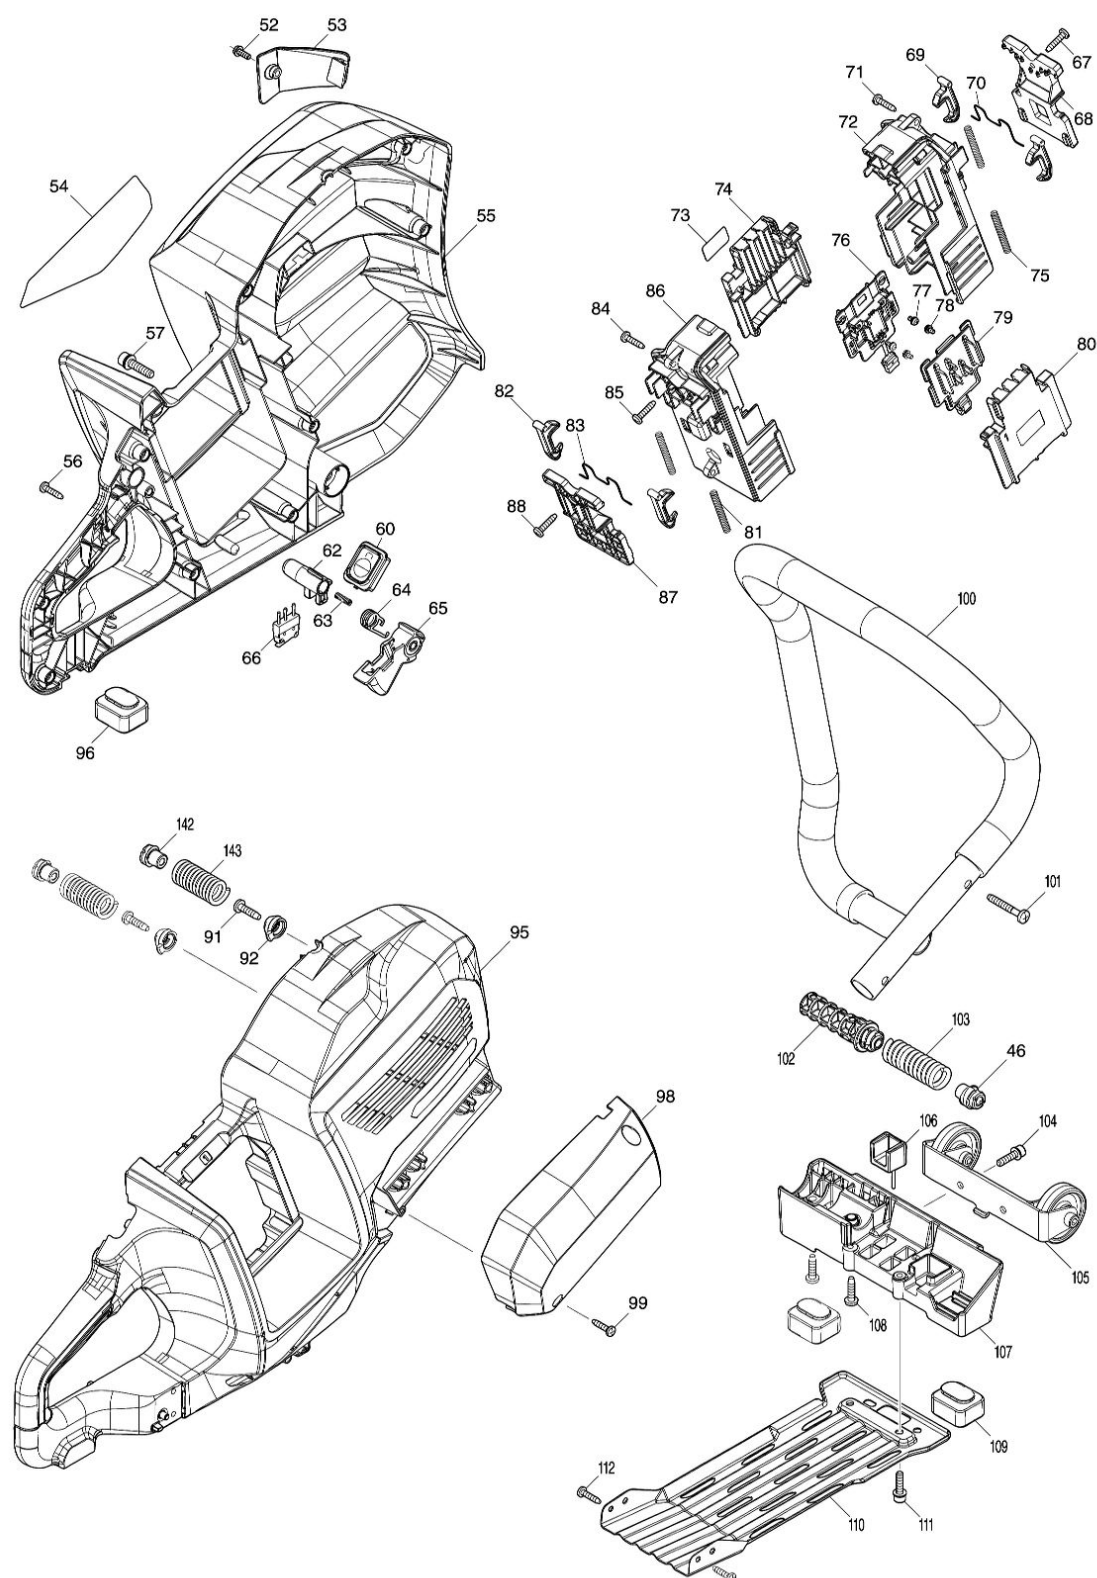

Model No.CE001G 355MM CORDLESS POWER CUTTER

Model No.CE001G 355MM CORDLESS POWER CUTTER

Model No.CE001G 355MM CORDLESS POWER CUTTER