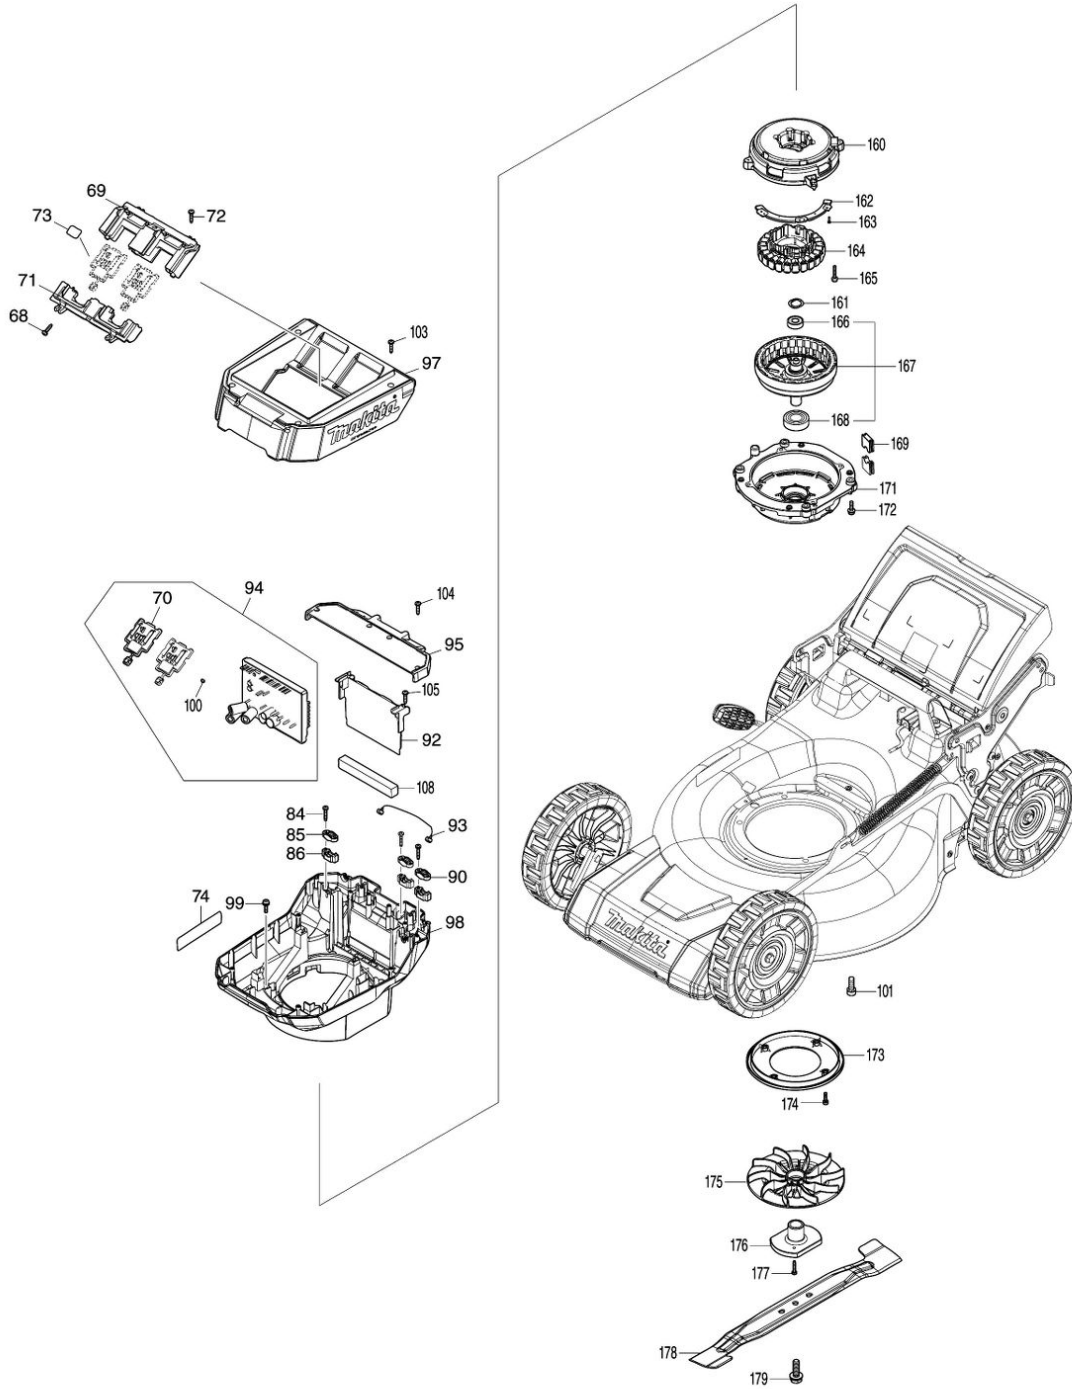

Model No.LM001G 480MM CORDLESS LAWN MOWER

Model No.LM001G 480MM CORDLESS LAWN MOWER

Model No.LM001G 480MM CORDLESS LAWN MOWER

Model No.LM001G 480MM CORDLESS LAWN MOWER