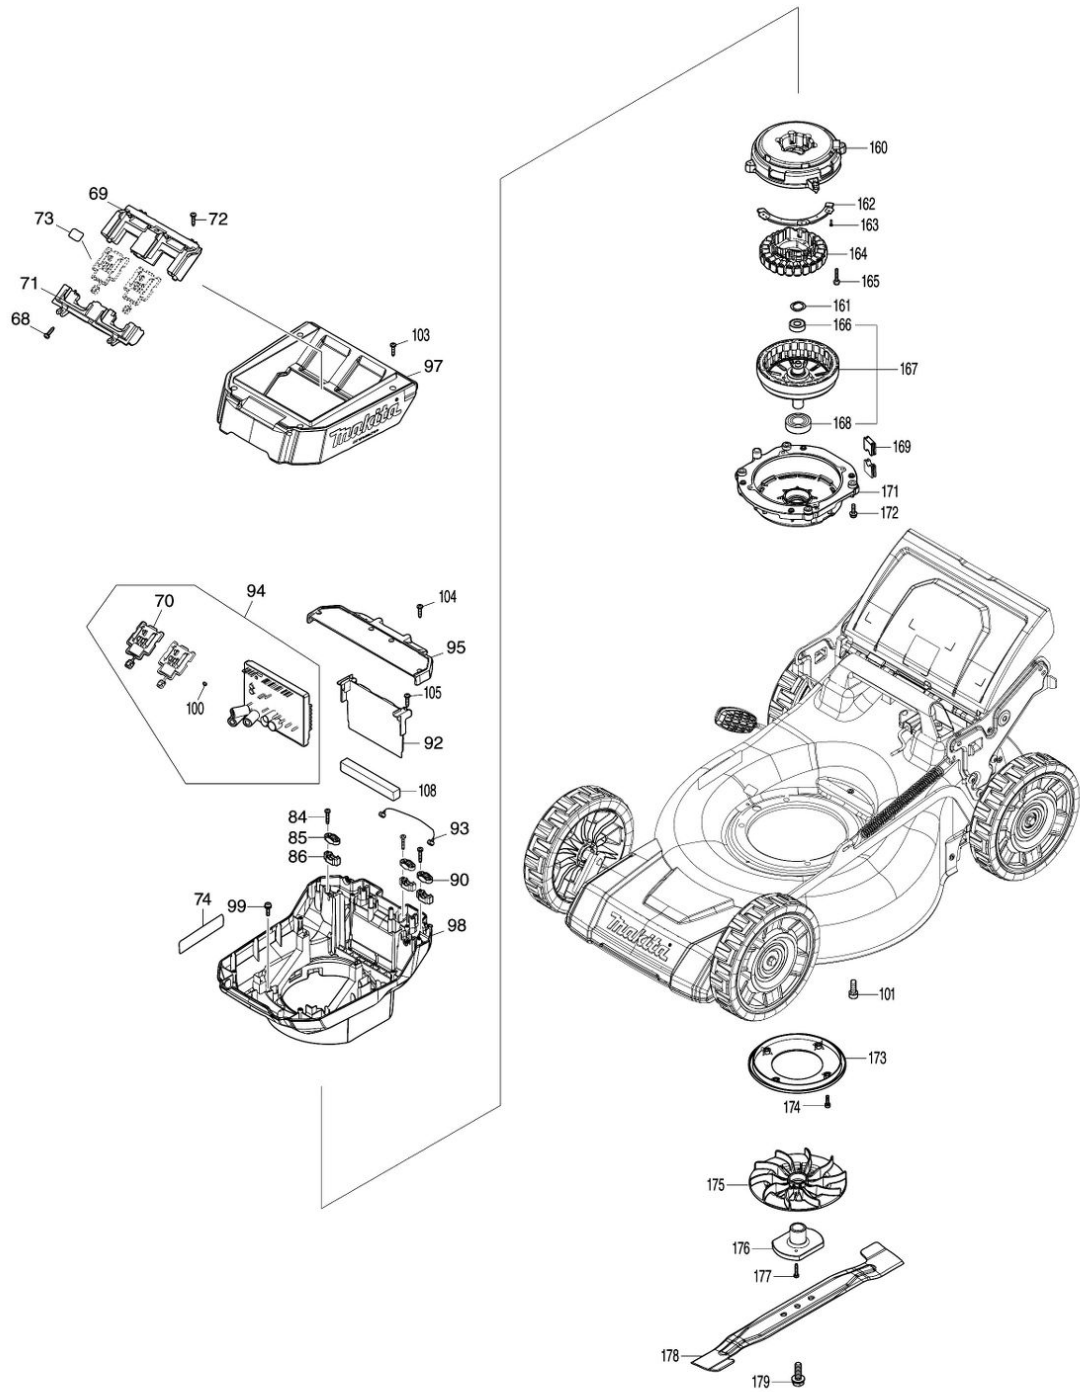

Model No.LM001G 480MM CORDLESS LAWN MOWER

Model No.LM001G 480MM CORDLESS LAWN MOWER

Model No.LM001G 480MM CORDLESS LAWN MOWER

Model No.LM001G 480MM CORDLESS LAWN MOWER