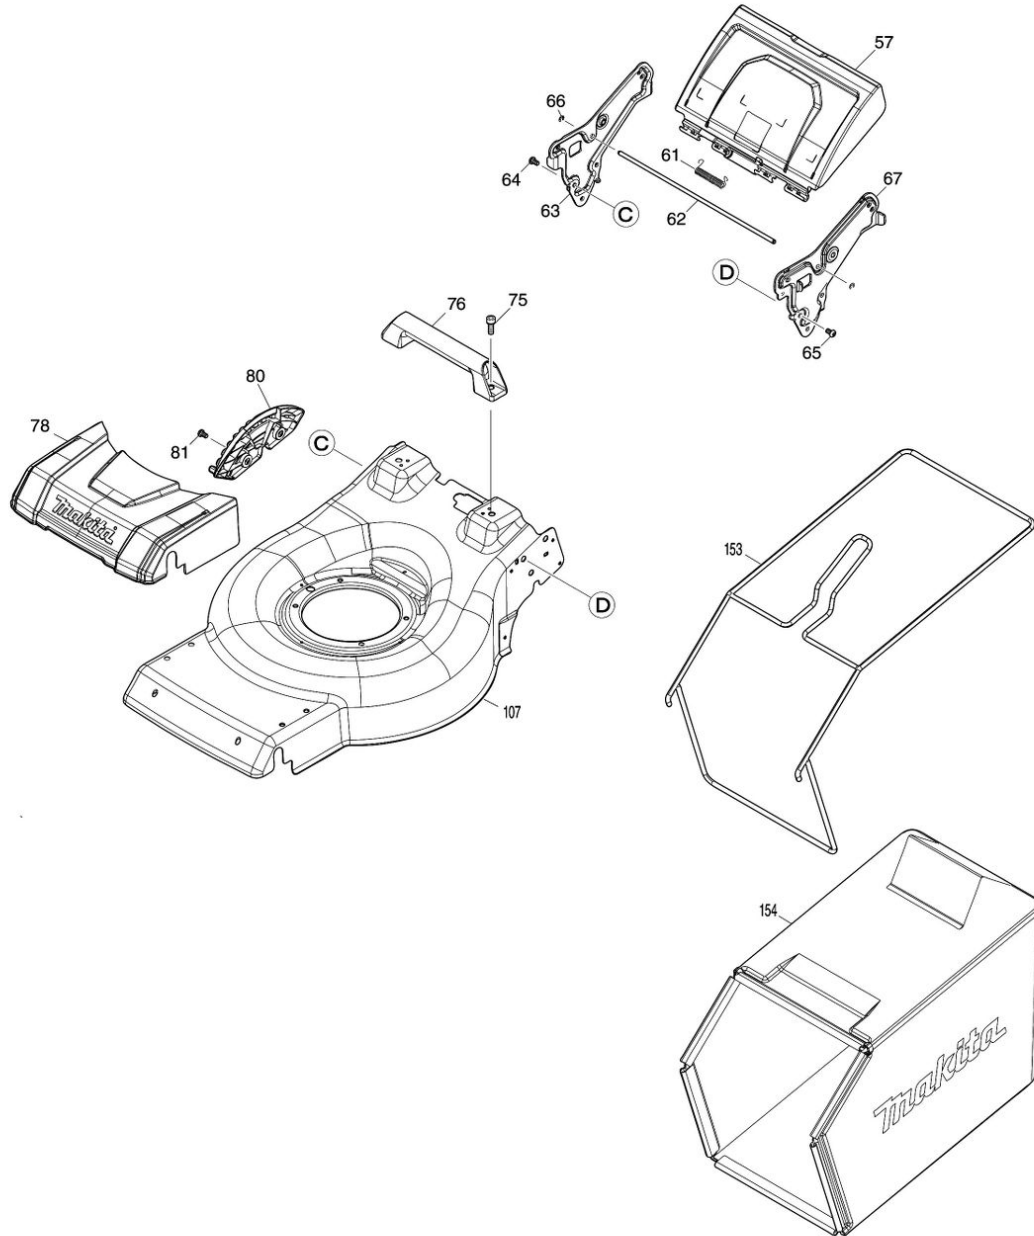

Model No.LM001G 480MM CORDLESS LAWN MOWER

Model No.LM001G 480MM CORDLESS LAWN MOWER

Model No.LM001G 480MM CORDLESS LAWN MOWER

Model No.LM001G 480MM CORDLESS LAWN MOWER