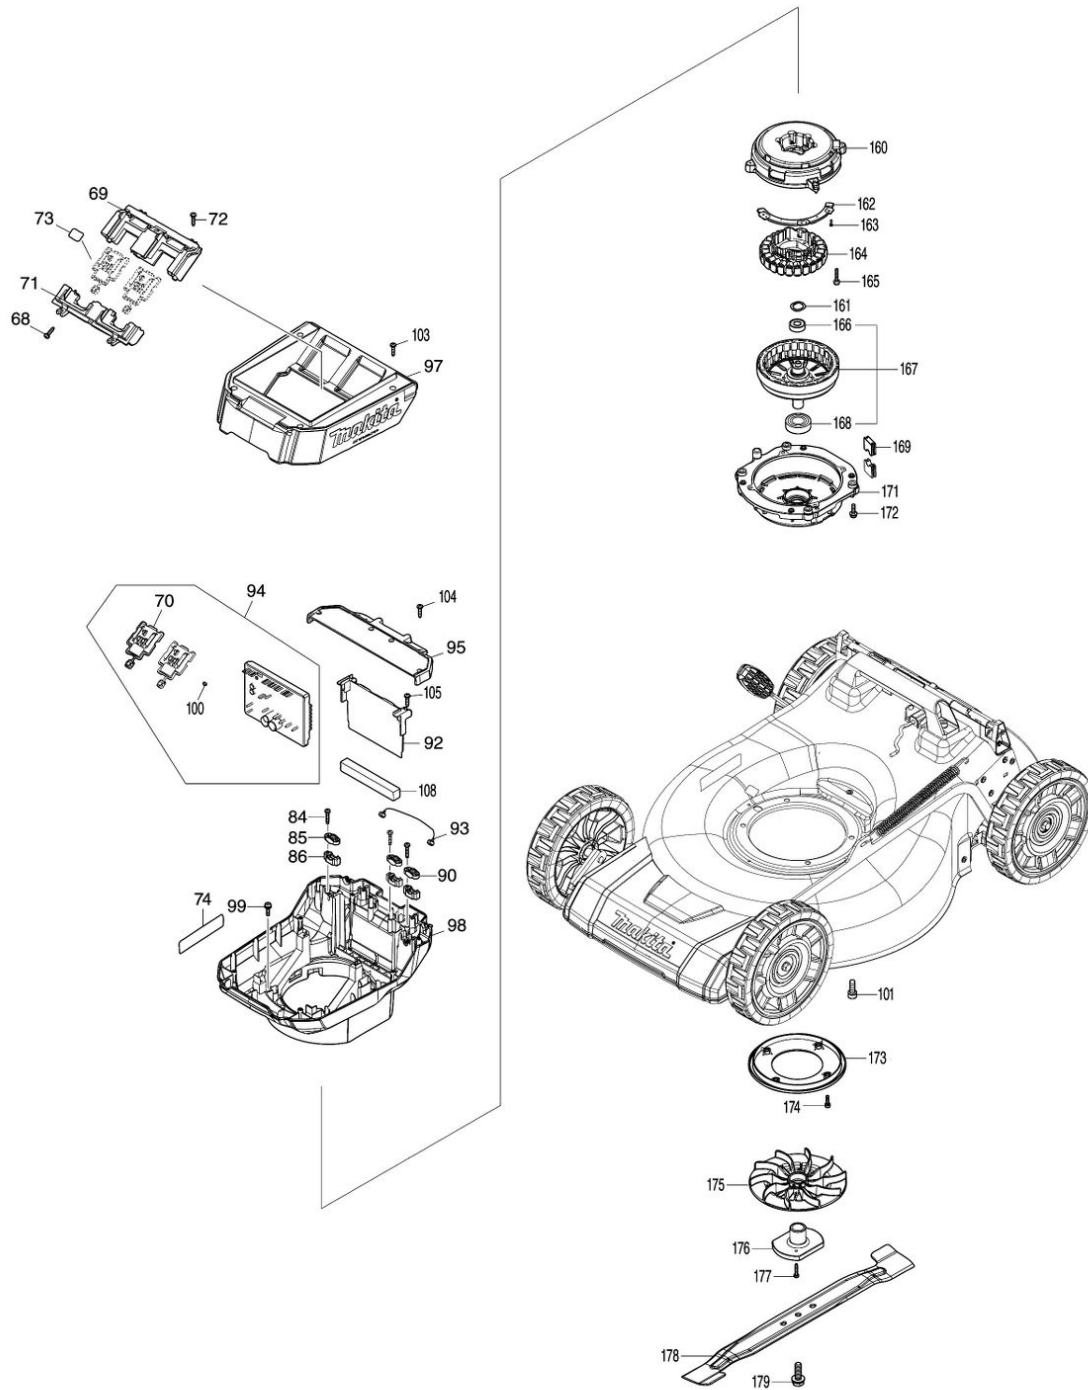

Model No.LM002G 530MM CORDLESS LAWN MOWER

Model No.LM002G 530MM CORDLESS LAWN MOWER

Model No.LM002G 530MM CORDLESS LAWN MOWER

Model No.LM002G 530MM CORDLESS LAWN MOWER