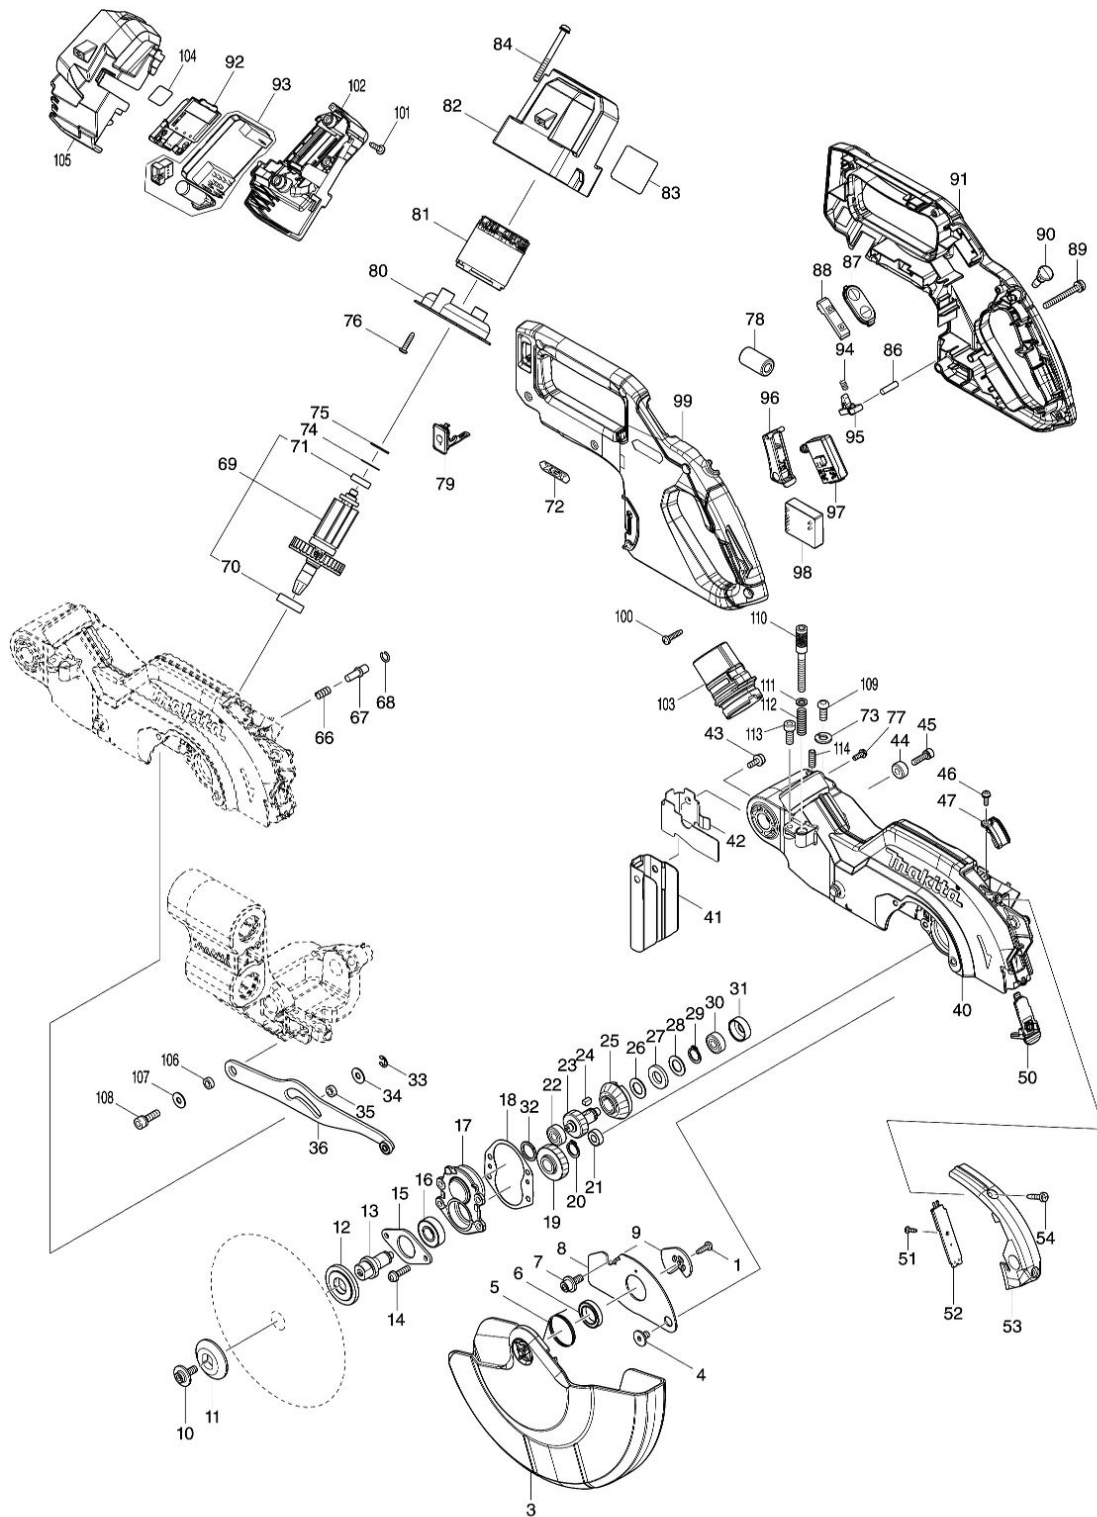

Model No.LS002G 216MM DC SLIDE CPD. MITER SAW

Model No.LS002G 216MM DC SLIDE CPD. MITER SAW