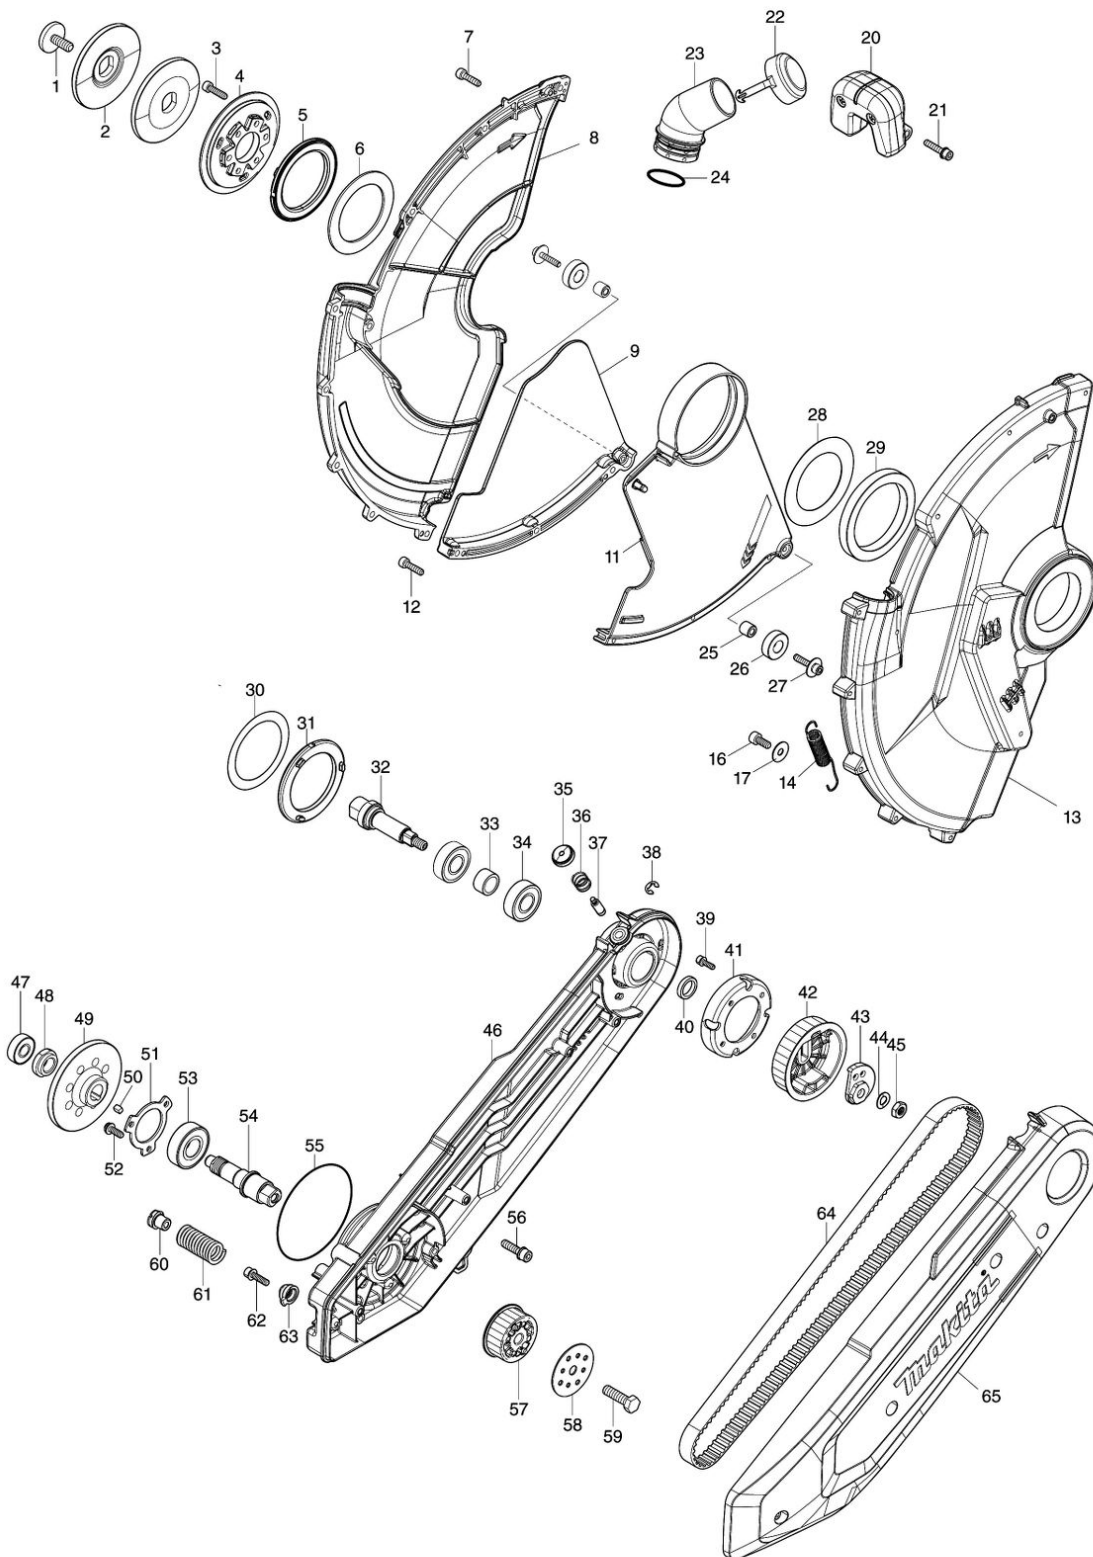

Model No.CE002G 355MM CORDLESS POWER CUTTER

Model No.CE002G 355MM CORDLESS POWER CUTTER

Model No.CE002G 355MM CORDLESS POWER CUTTER