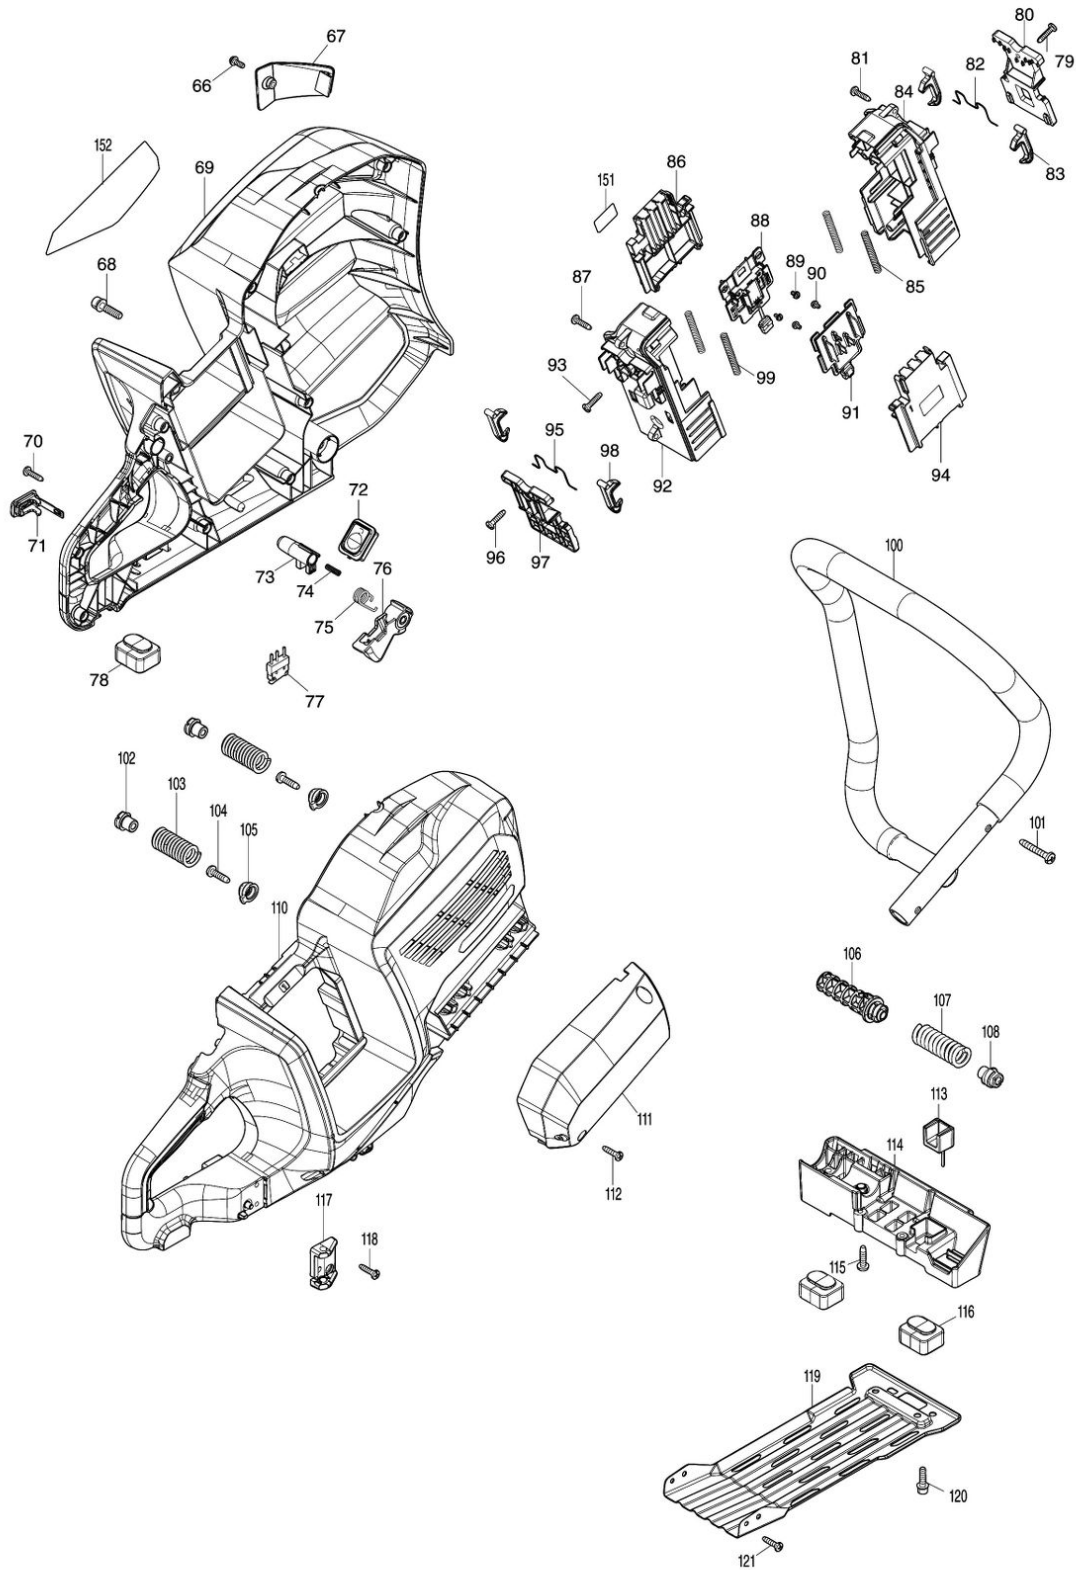

Model No.CE002G 355MM CORDLESS POWER CUTTER

Model No.CE002G 355MM CORDLESS POWER CUTTER

Model No.CE002G 355MM CORDLESS POWER CUTTER