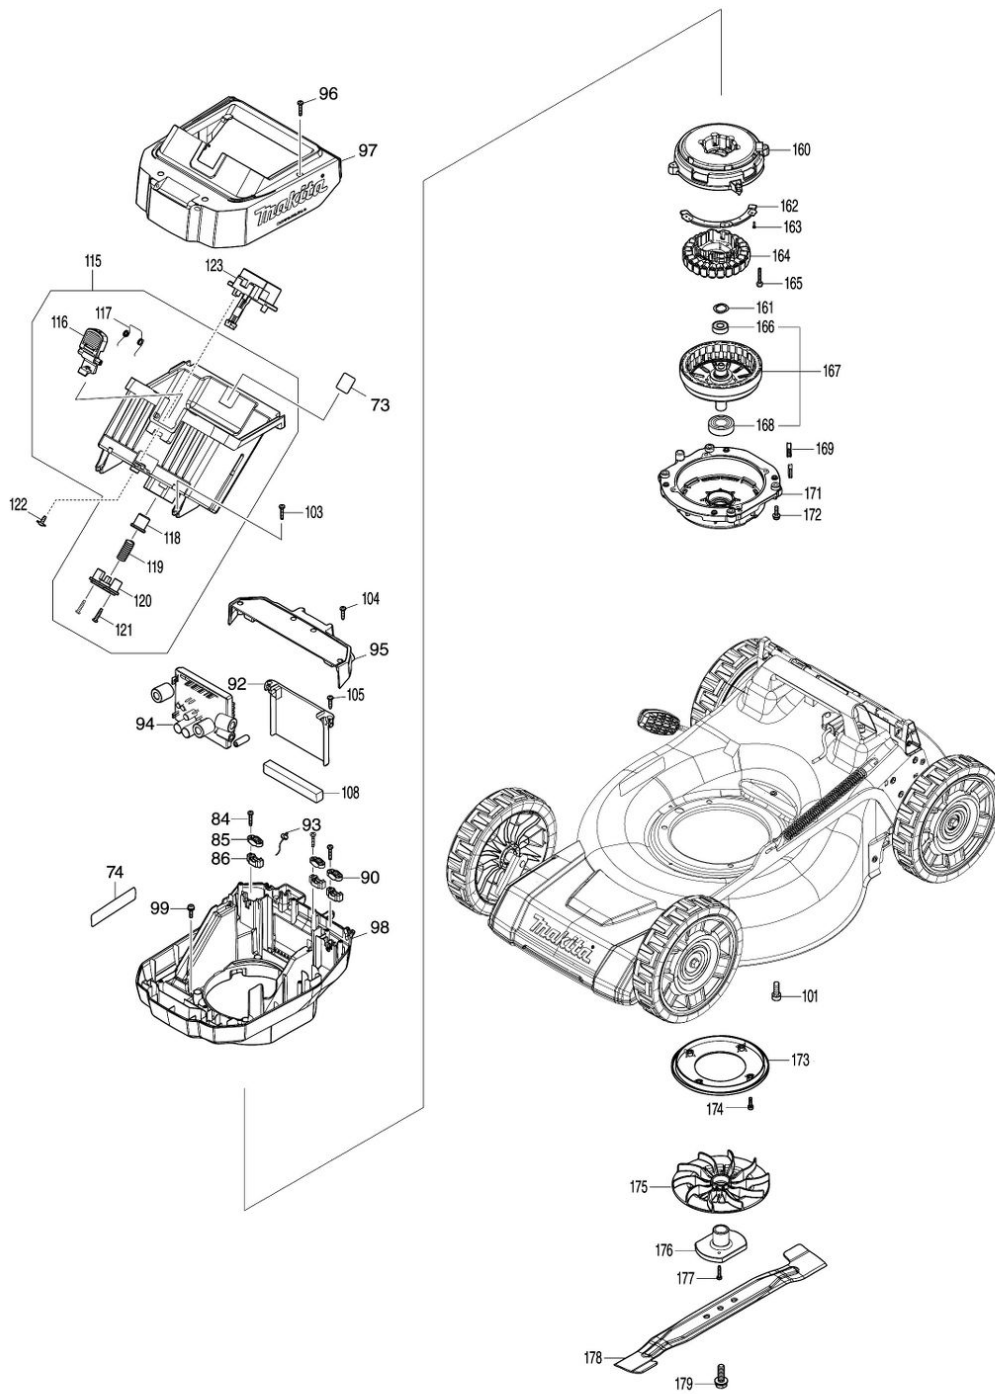

Model No.LM003J 480MM CORDLESS LAWN MOWER

Model No.LM003J 480MM CORDLESS LAWN MOWER

Model No.LM003J 480MM CORDLESS LAWN MOWER

Model No.LM003J 480MM CORDLESS LAWN MOWER