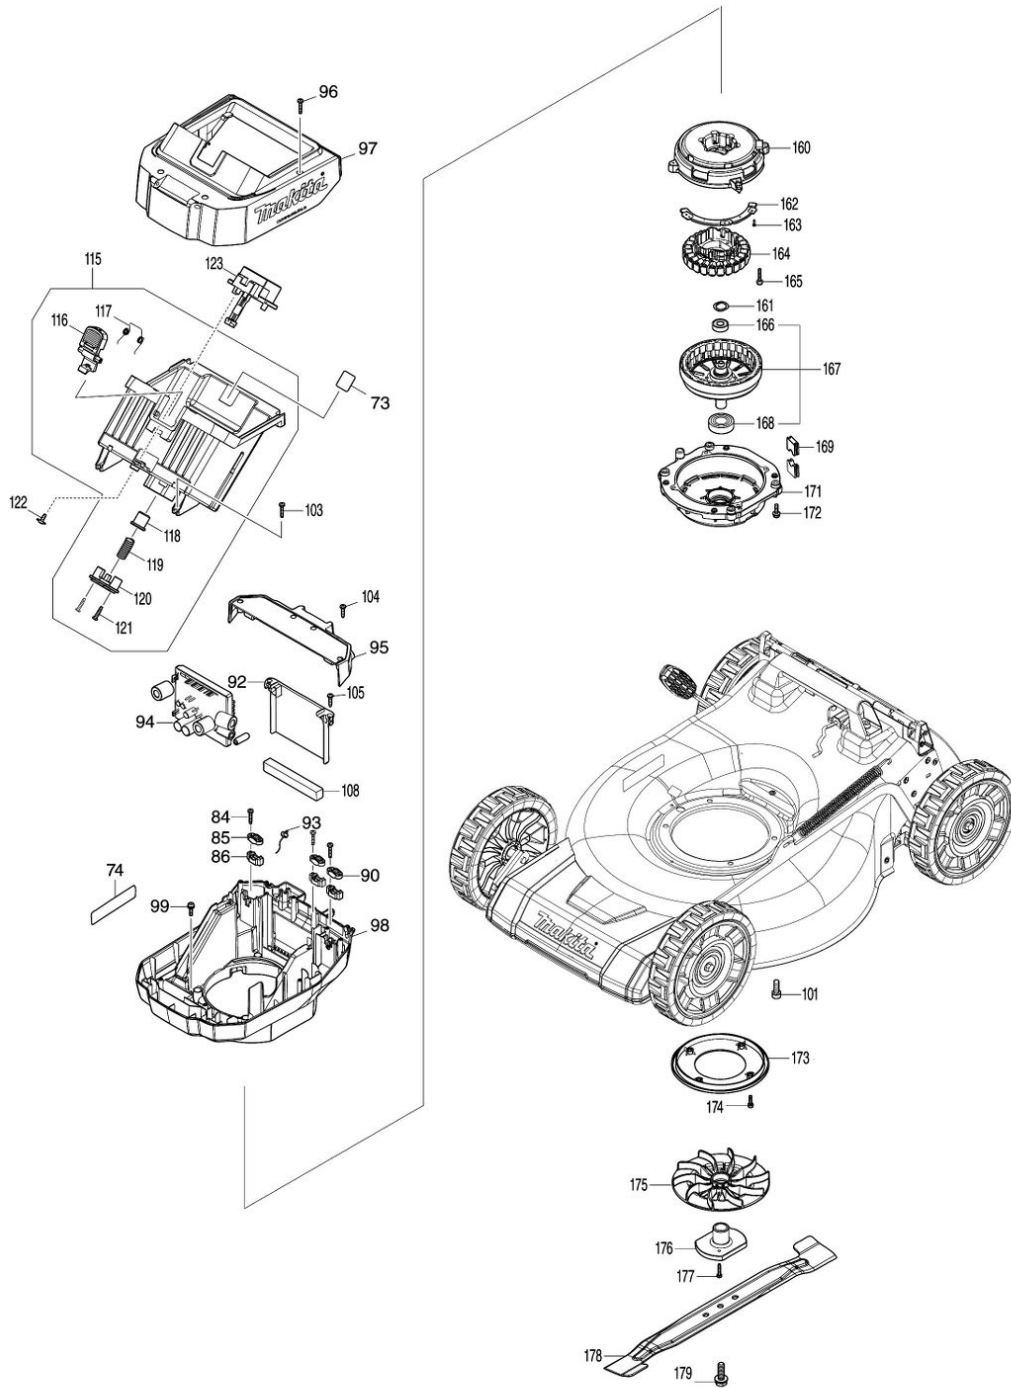

Model No.LM004J 530MM CORDLESS LAWN MOWER

Model No.LM004J 530MM CORDLESS LAWN MOWER

Model No.LM004J 530MM CORDLESS LAWN MOWER

Model No.LM004J 530MM CORDLESS LAWN MOWER