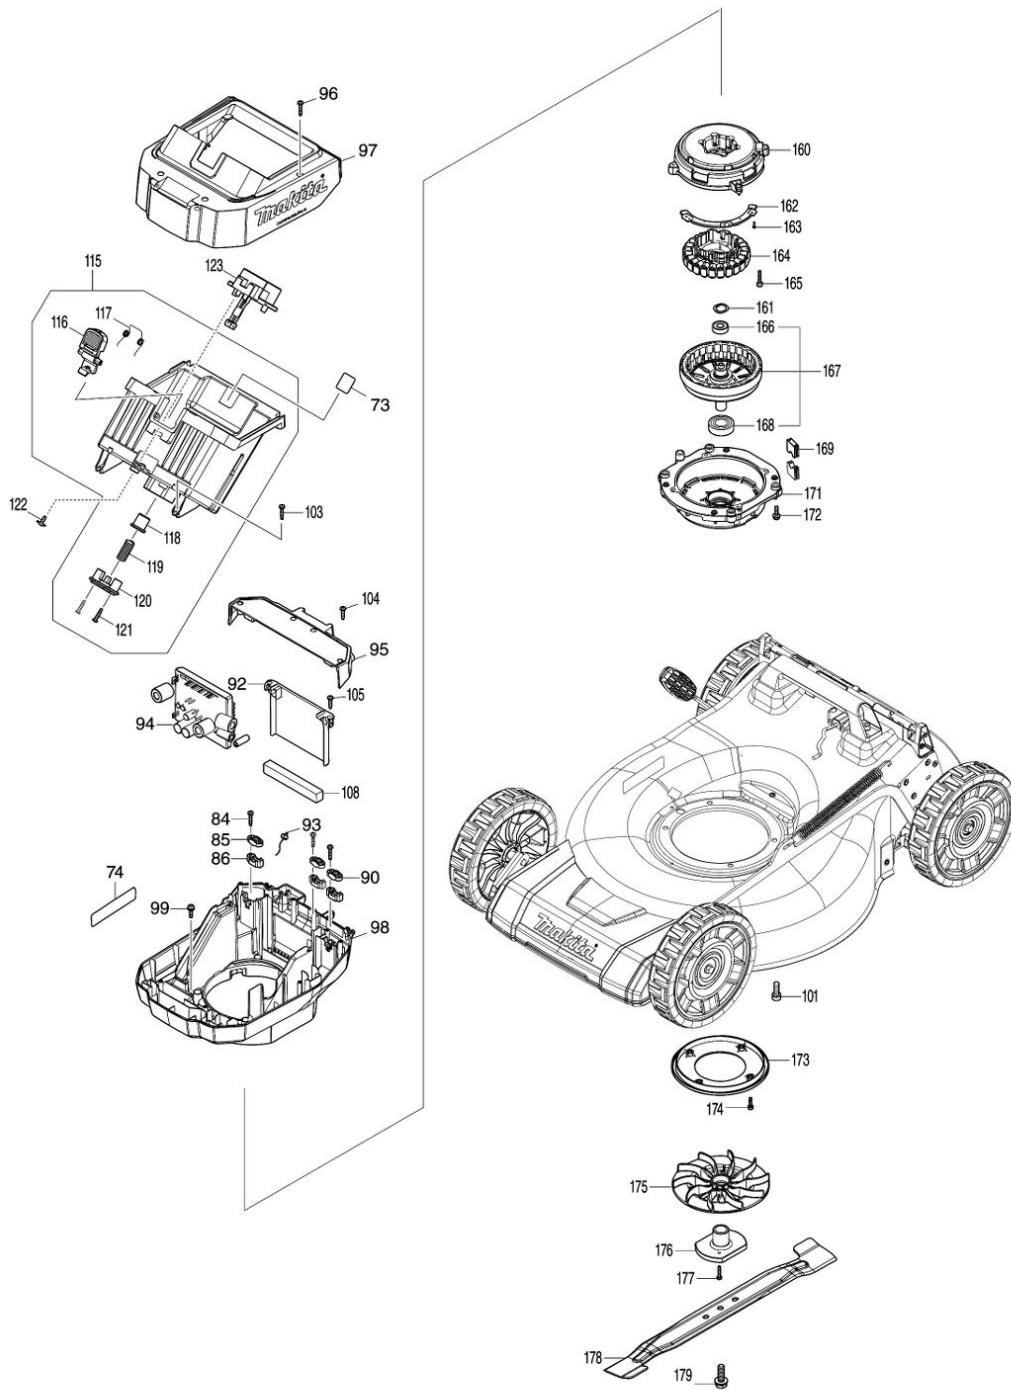

Model No.LM004J 530MM CORDLESS LAWN MOWER

Model No.LM004J 530MM CORDLESS LAWN MOWER

Model No.LM004J 530MM CORDLESS LAWN MOWER

Model No.LM004J 530MM CORDLESS LAWN MOWER