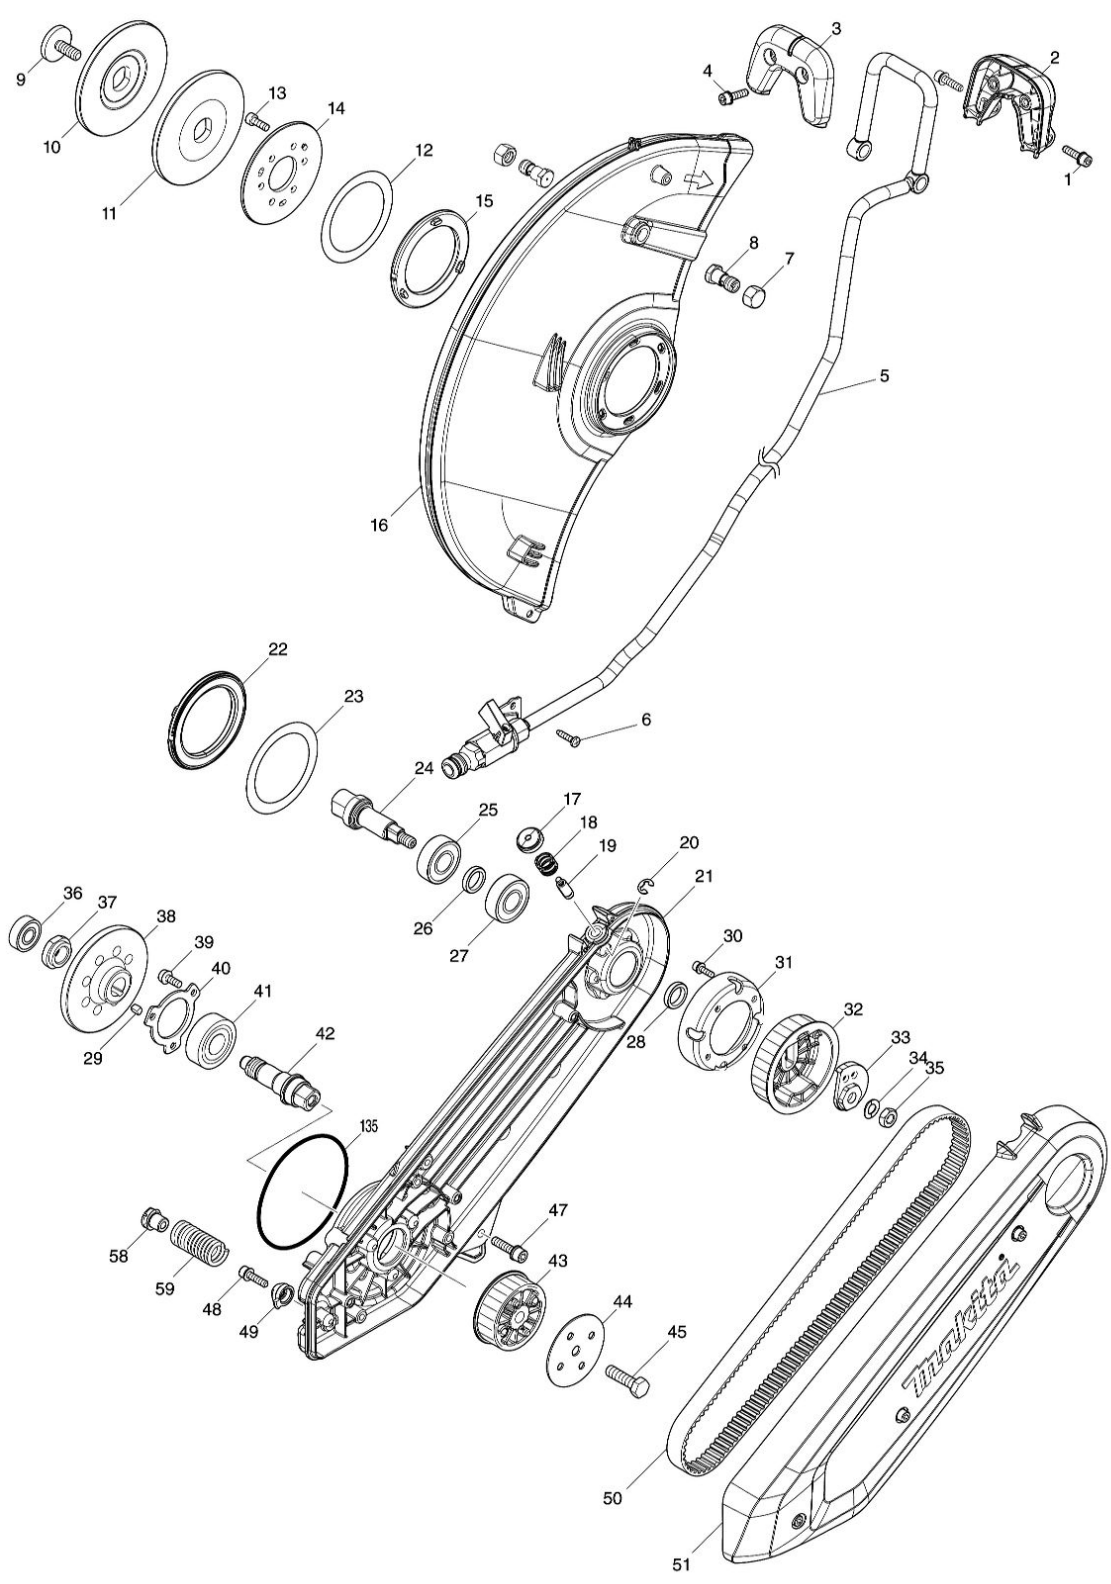

Model No.CE001G 355MM CORDLESS POWER CUTTER

Model No.CE001G 355MM CORDLESS POWER CUTTER

Model No.CE001G 355MM CORDLESS POWER CUTTER