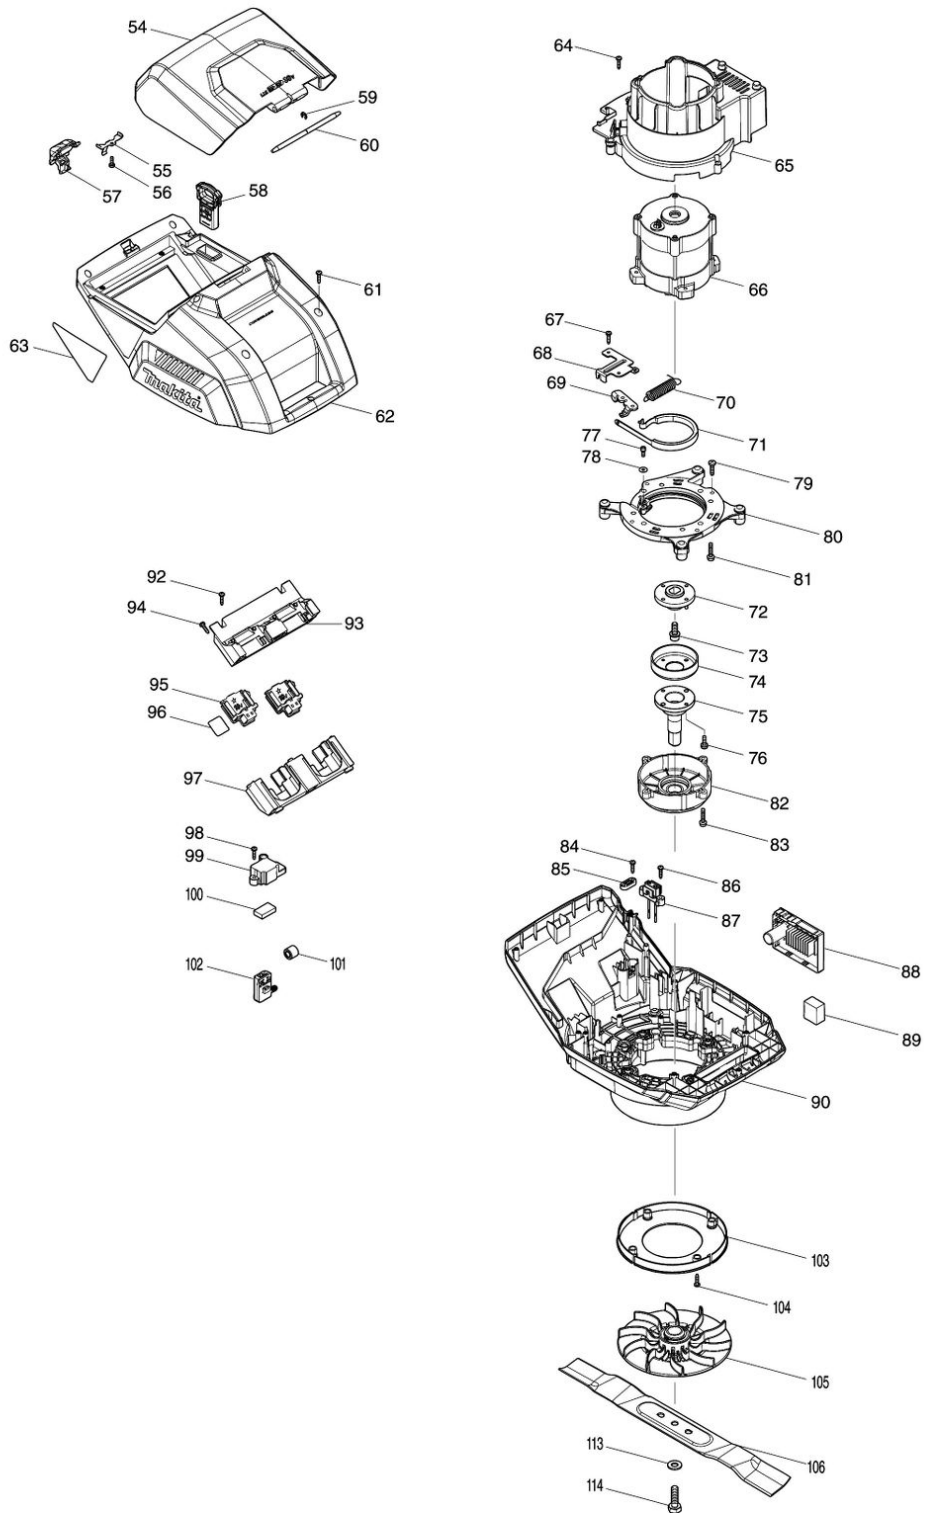

Model No.DLM463 460MM CORDLESS LAWN MOWER

Model No.DLM463 460MM CORDLESS LAWN MOWER

Model No.DLM463 460MM CORDLESS LAWN MOWER