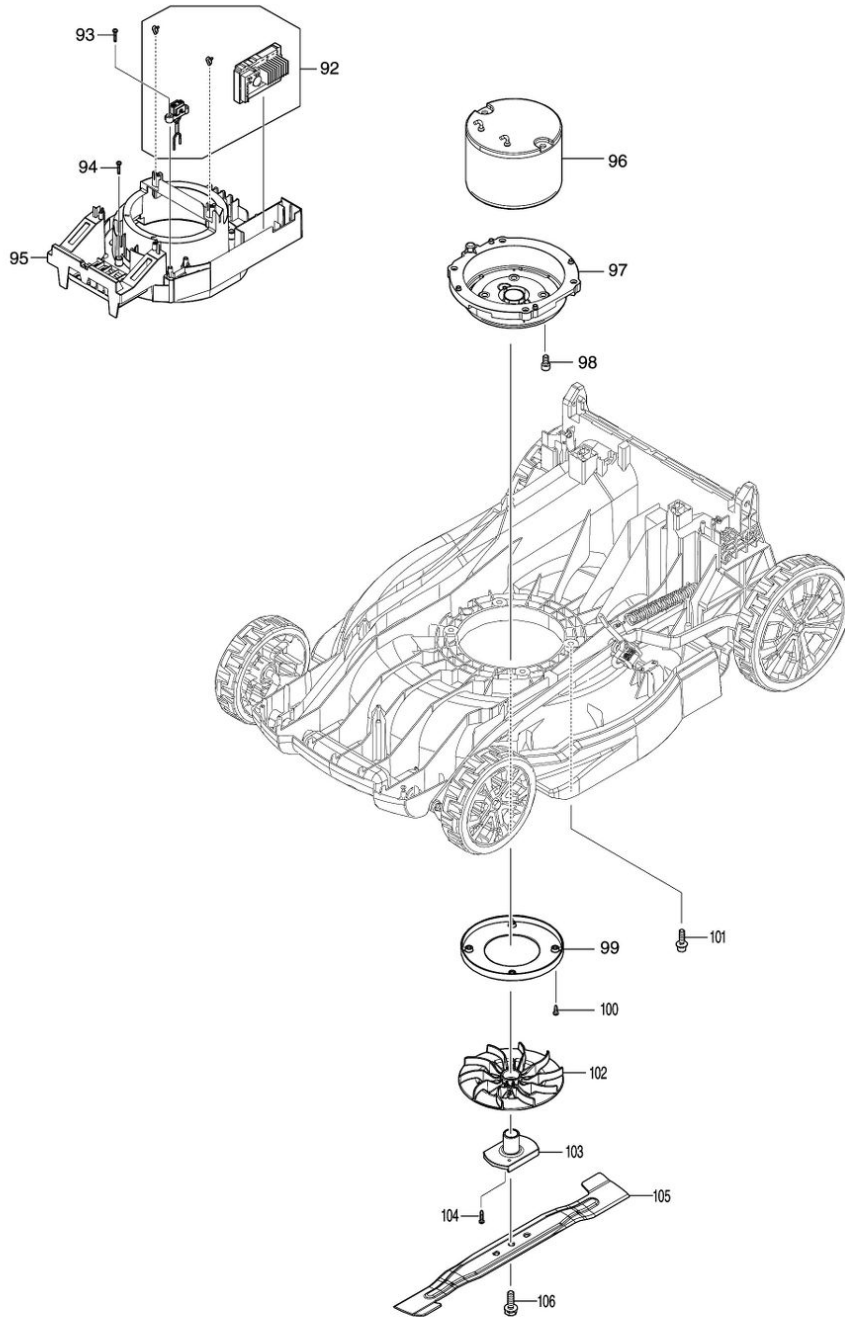

Model No.DLM480 480MM CORDLESS LAWN MOWER

Model No.DLM480 480MM CORDLESS LAWN MOWER

Model No.DLM480 480MM CORDLESS LAWN MOWER

Model No.DLM480 480MM CORDLESS LAWN MOWER