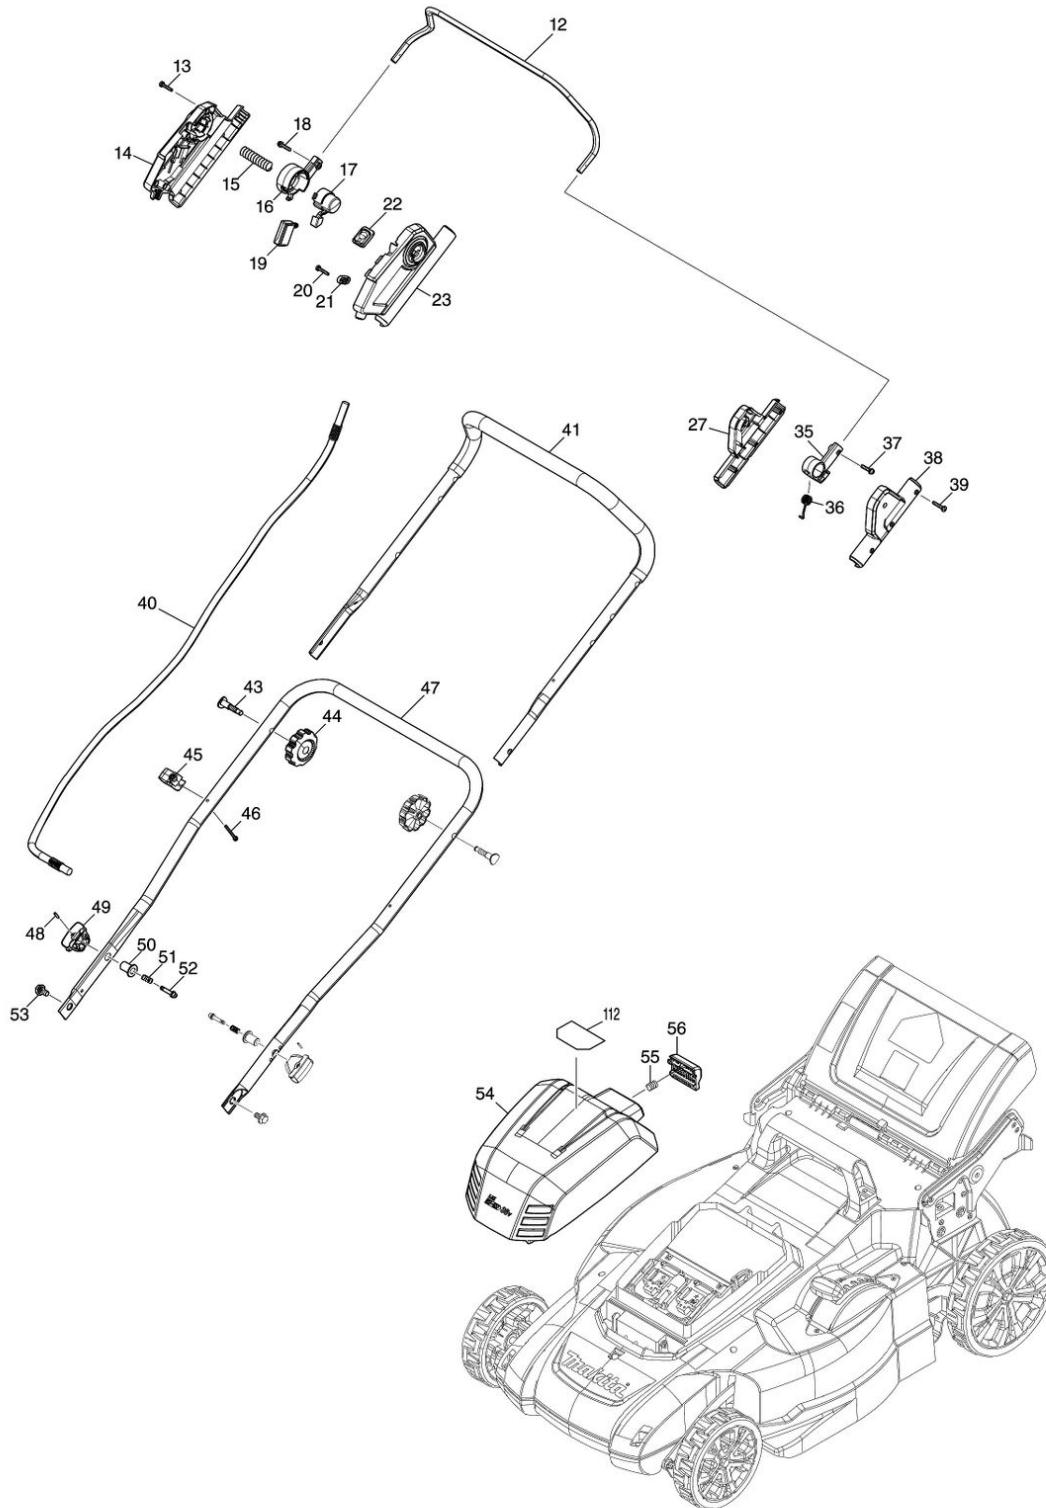

Model No.DLM480 480MM CORDLESS LAWN MOWER

Model No.DLM480 480MM CORDLESS LAWN MOWER

Model No.DLM480 480MM CORDLESS LAWN MOWER

Model No.DLM480 480MM CORDLESS LAWN MOWER