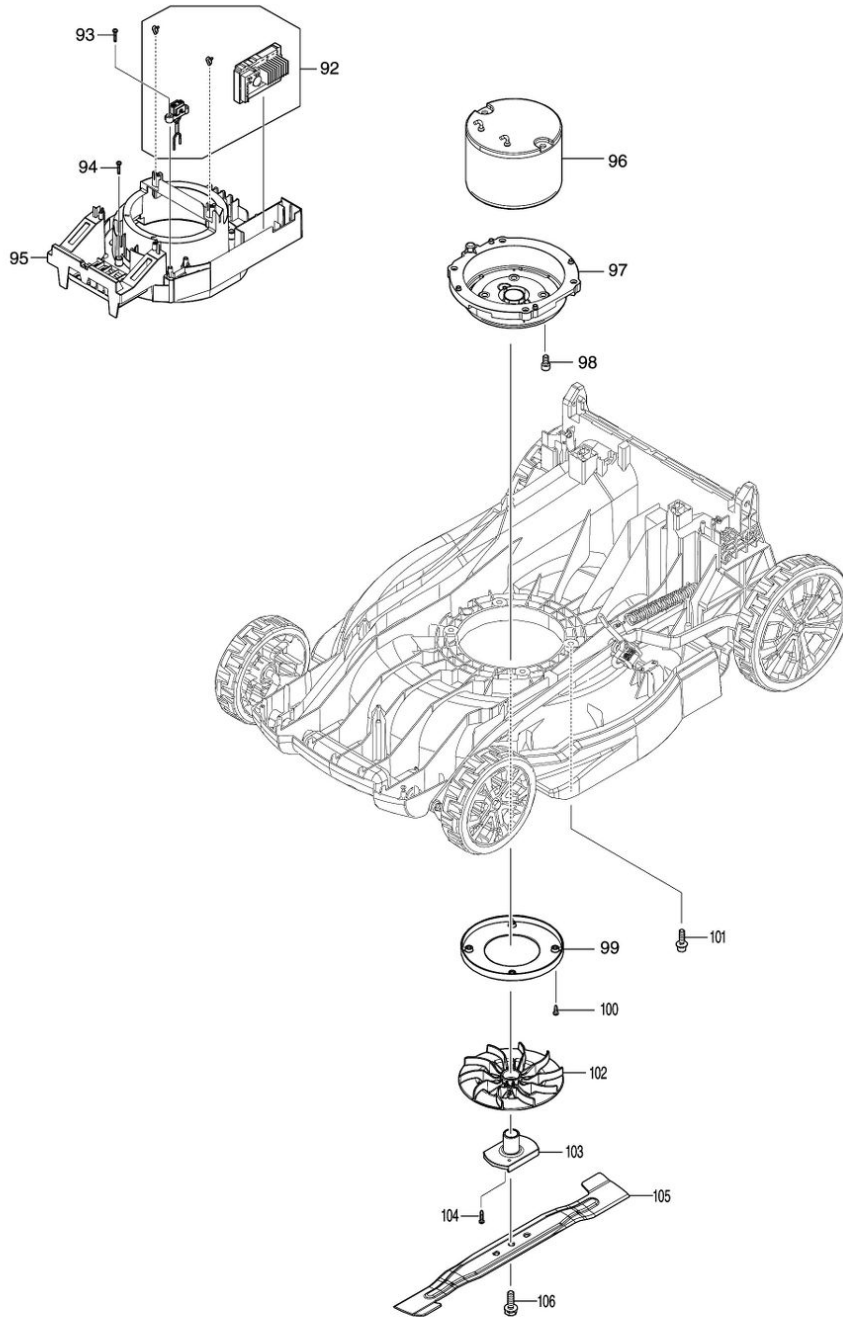

Model No.DLM480 480MM CORDLESS LAWN MOWER

Model No.DLM480 480MM CORDLESS LAWN MOWER

Model No.DLM480 480MM CORDLESS LAWN MOWER

Model No.DLM480 480MM CORDLESS LAWN MOWER