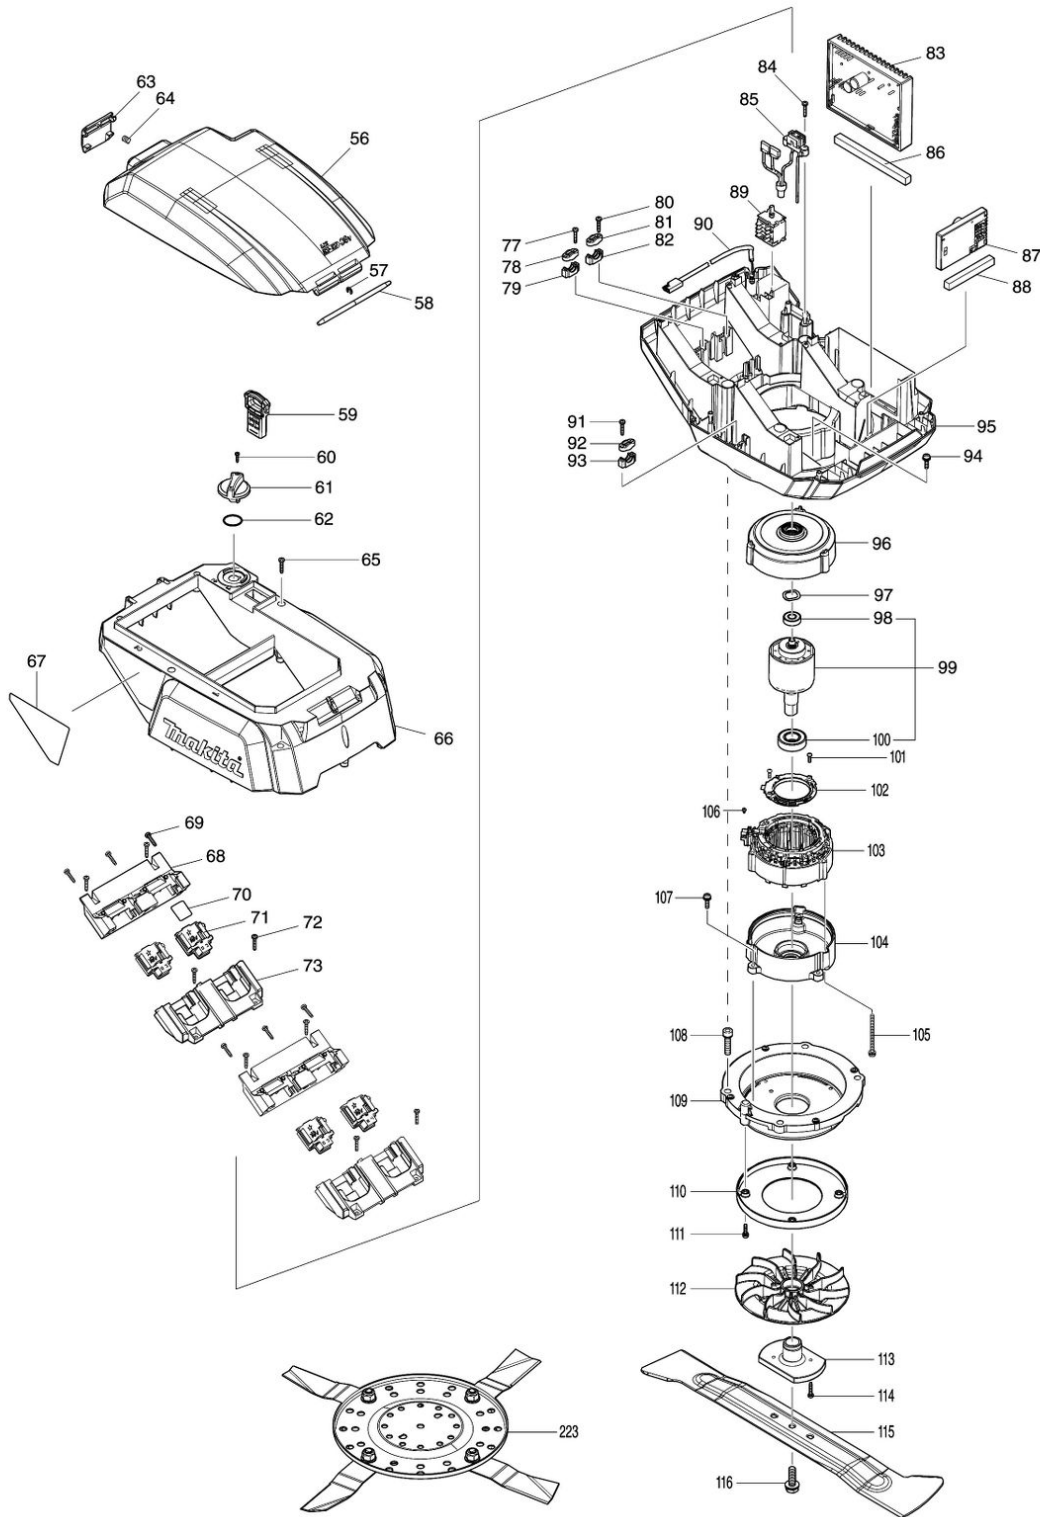

Model No.DLM537 530MM CORDLESS LAWN MOWER

Model No.DLM537 530MM CORDLESS LAWN MOWER

Model No.DLM537 530MM CORDLESS LAWN MOWER

Model No.DLM537 530MM CORDLESS LAWN MOWER