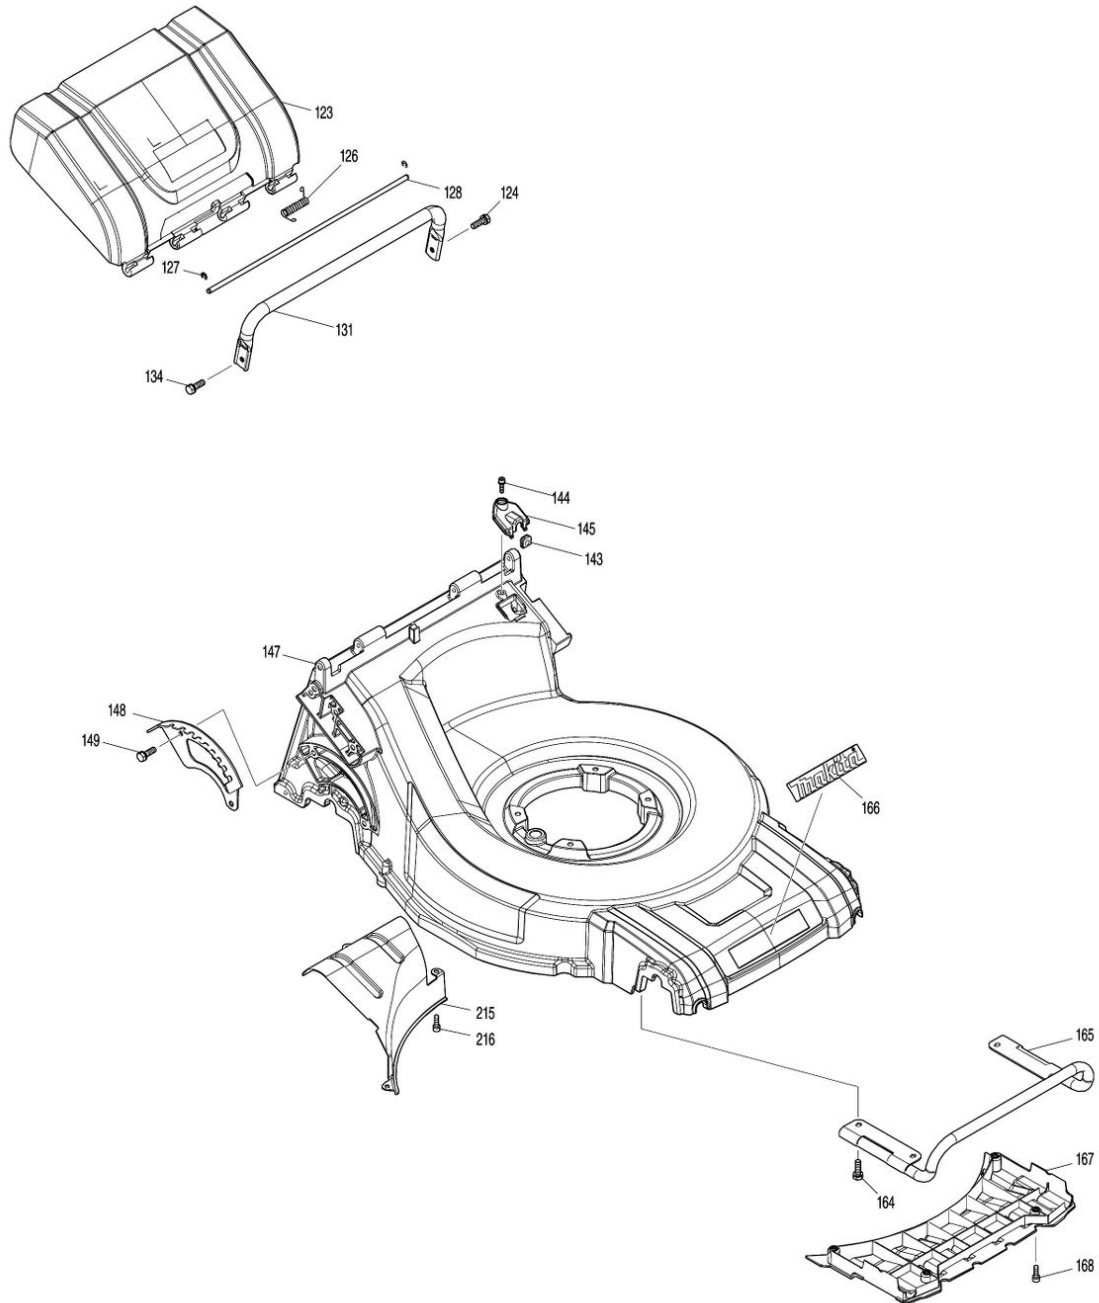

Model No.DLM537 530MM CORDLESS LAWN MOWER

Model No.DLM537 530MM CORDLESS LAWN MOWER

Model No.DLM537 530MM CORDLESS LAWN MOWER

Model No.DLM537 530MM CORDLESS LAWN MOWER