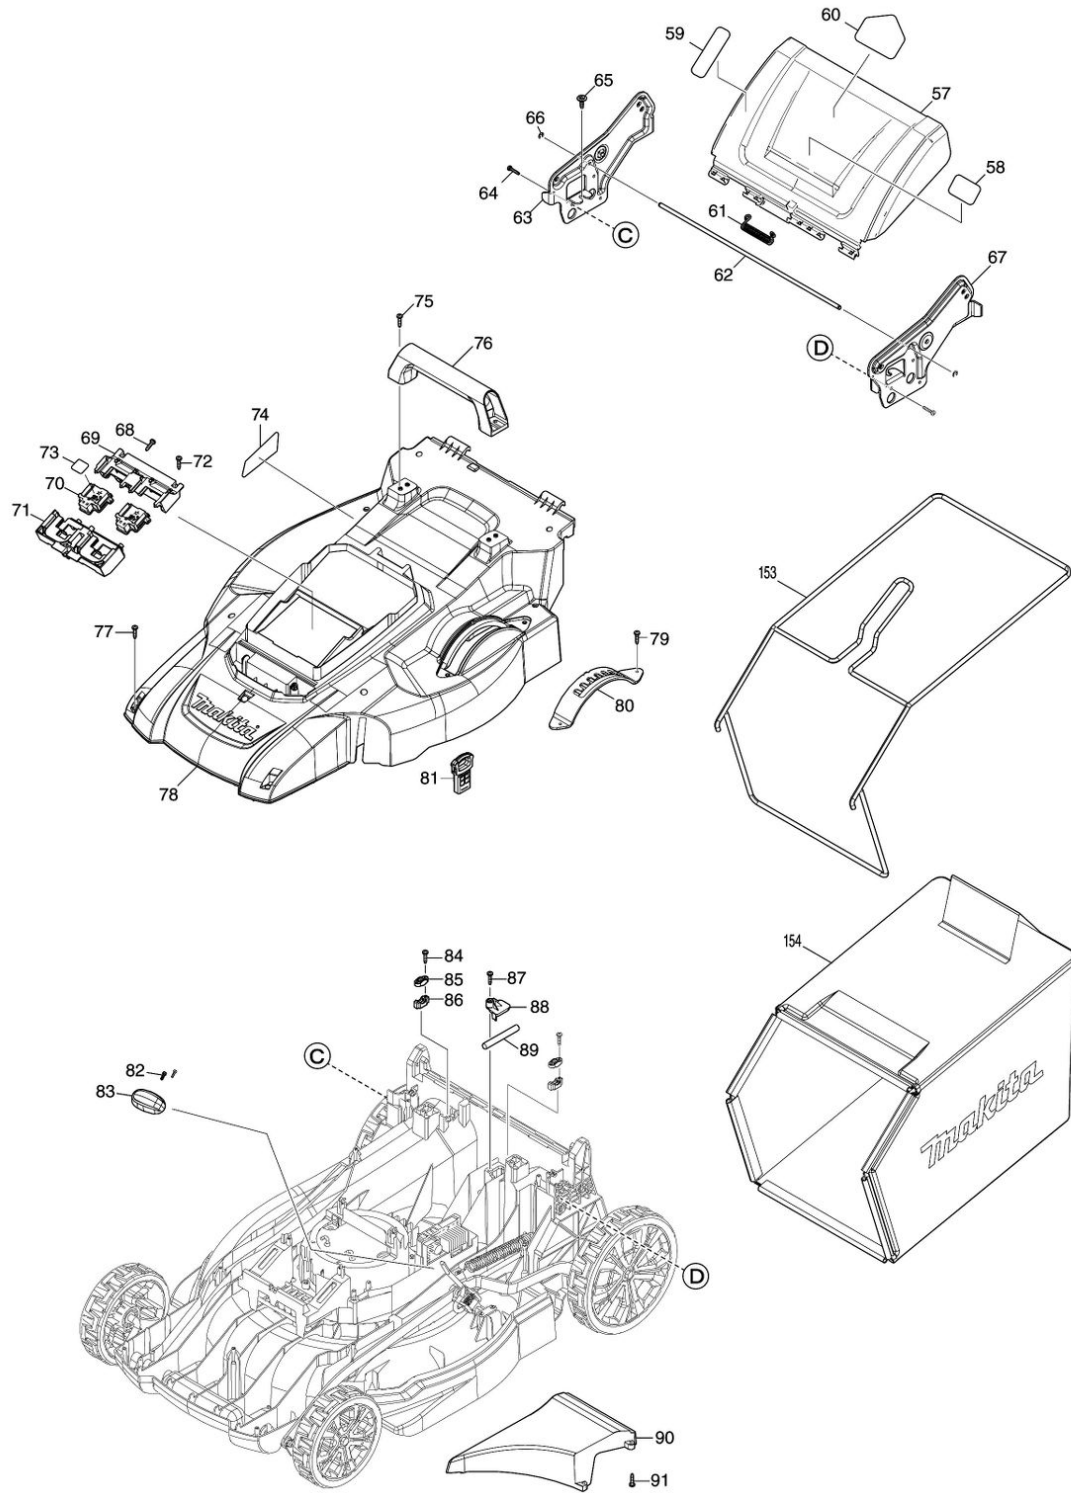

Model No.DLM539 530MM CORDLESS LAWN MOWER

Model No.DLM539 530MM CORDLESS LAWN MOWER

Model No.DLM539 530MM CORDLESS LAWN MOWER

Model No.DLM539 530MM CORDLESS LAWN MOWER