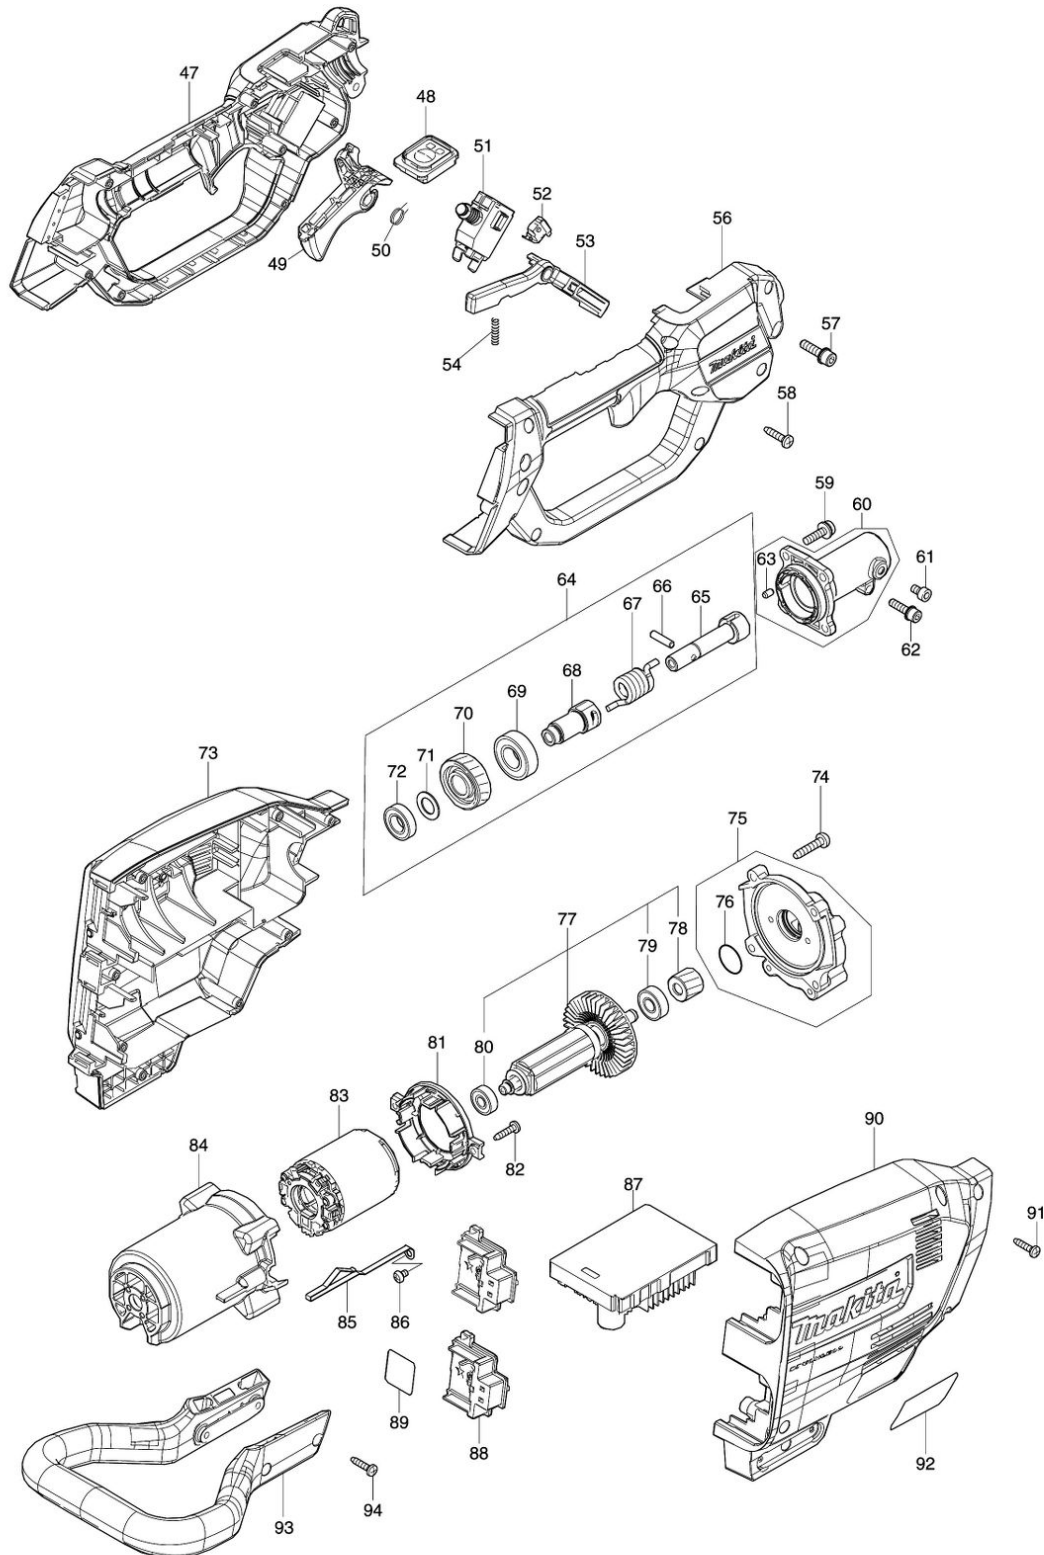

Model No.DUA301 300MM DC TELESCOPIC POLE SAW

Model No.DUA301 300MM DC TELESCOPIC POLE SAW

Model No.DUA301 300MM DC TELESCOPIC POLE SAW