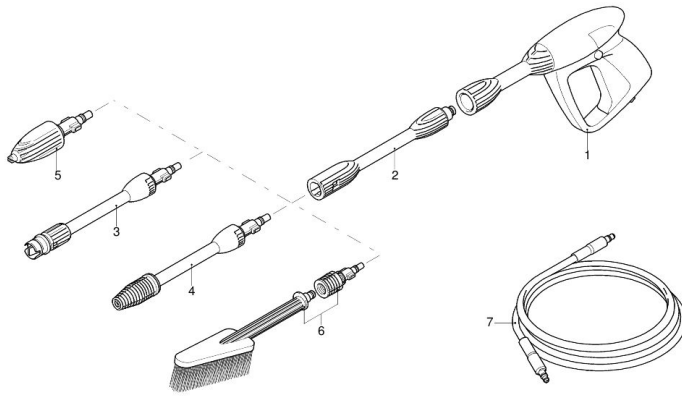

Partdrawing for HW111 - Hogedrukreiniger

Model HW 111

Version:
 Serial number:
 Code: **13043**

07/12/2010

230 V - 50 Hz **schuko**

UN_CE_0579-MV

Validity	Pos.	Code	Description	Q
	1	3640240	Green guard	1
	2	3640200	Casing	1
	3	3640220	Handle	1
	4	3640340	Knob	1
	5	3082130	Water coupling kit	1
	6	3640290	Support	1
	7	3640580	Suction kit	1
	8	3640730	Delivery kit	1
	9	3640700	Electric pump assembly	1
	10	3640330	Support	1
	11	3640310	Conveyor	1
	12	3320910	Cover	1
	13	3640250	Plate	1
	14	3640260	Plate	1
	15	3640270	Lever	1
	16	3640280	Knob	1
	17	3640780	Wheel	2
	18	3640380	Tank	1
	19	3440720	Filter	1
	20	3640390	Plug	1
	21	3640680	Pipe	1
	22	3640370	Accessories carrier	1
	23	3640230	Handle	1
	24	3640980	Knob	1
	25	3640210	Base	1
	26	3320620	Cable	1
	27	3640750	Switch	1
	28	3320200	Cable gland	1
	29	3640720	TSS kit	1
	30	3640710	Piston + seals kit	1
	31	3640550	Water seal kit	1
	32	3640740	Detergent suction kit	1
	33	3082661	Fitting	1
	34	3640690	Screw kit	1
	35	3640331	Support kit	1
	36	3641000	Brush kit for motor	1

07/12/2010

Model HW 111

Version:

Serial number:

Code: **13043**

230 V - 50 Hz

schuko

Validity	Pos.	Code	Description	Q
	1	3320152	Gun	1
	2	3320130	Extension	1
	3	3640650	Lance+lance head	1
	4	3320120	Lance+rotopower	1
	5	3640670	Lance head	1
	6	3640950	Fixed brush	1
	7	3640660	High pressure hose	1