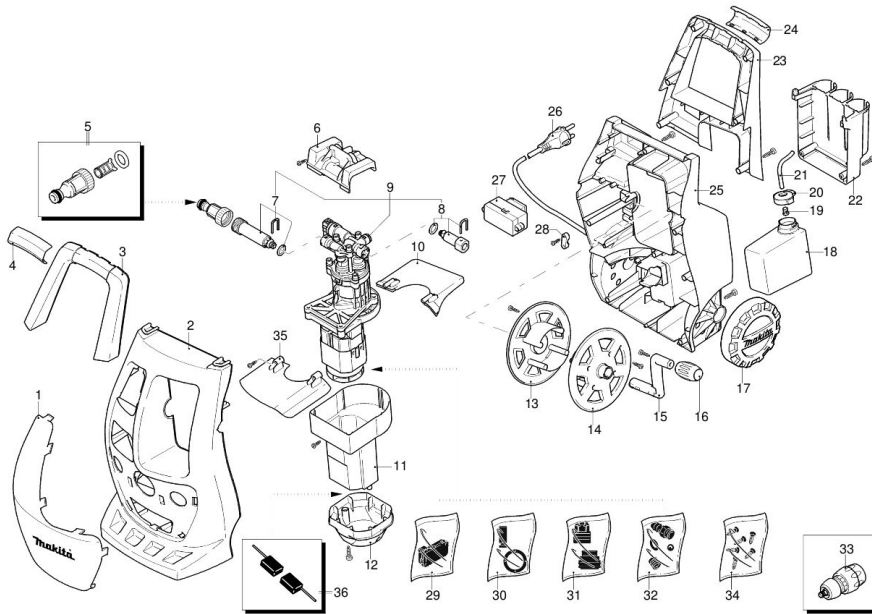

Partdrawing for HW111 - Hogedrukreiniger

Model HW 111

Version:
 Serial number:
 Code: **13043**

07/12/2010

230 V - 50 Hz **schuko**

UN_CE_0579-MV

Validity	Pos.	Code	Description	Q
	1	3640240	Green guard	1
	2	3640200	Casing	1
	3	3640220	Handle	1
	4	3640340	Knob	1
	5	3082130	Water coupling kit	1
	6	3640290	Support	1
	7	3640580	Suction kit	1
	8	3640730	Delivery kit	1
	9	3640700	Electric pump assembly	1
	10	3640330	Support	1
	11	3640310	Conveyor	1
	12	3320910	Cover	1
	13	3640250	Plate	1
	14	3640260	Plate	1
	15	3640270	Lever	1
	16	3640280	Knob	1
	17	3640780	Wheel	2
	18	3640380	Tank	1
	19	3440720	Filter	1
	20	3640390	Plug	1
	21	3640680	Pipe	1
	22	3640370	Accessories carrier	1
	23	3640230	Handle	1
	24	3640980	Knob	1
	25	3640210	Base	1
	26	3320620	Cable	1
	27	3640750	Switch	1
	28	3320200	Cable gland	1
	29	3640720	TSS kit	1
	30	3640710	Piston + seals kit	1
	31	3640550	Water seal kit	1
	32	3640740	Detergent suction kit	1
	33	3082661	Fitting	1
	34	3640690	Screw kit	1
	35	3640331	Support kit	1
	36	3641000	Brush kit for motor	1

07/12/2010

Model HW 111

Version:

Serial number:

Code: **13043**

230 V - 50 Hz

schuko

Validity	Pos.	Code	Description	Q
	1	3320152	Gun	1
	2	3320130	Extension	1
	3	3640650	Lance+lance head	1
	4	3320120	Lance+rotopower	1
	5	3640670	Lance head	1
	6	3640950	Fixed brush	1
	7	3640660	High pressure hose	1