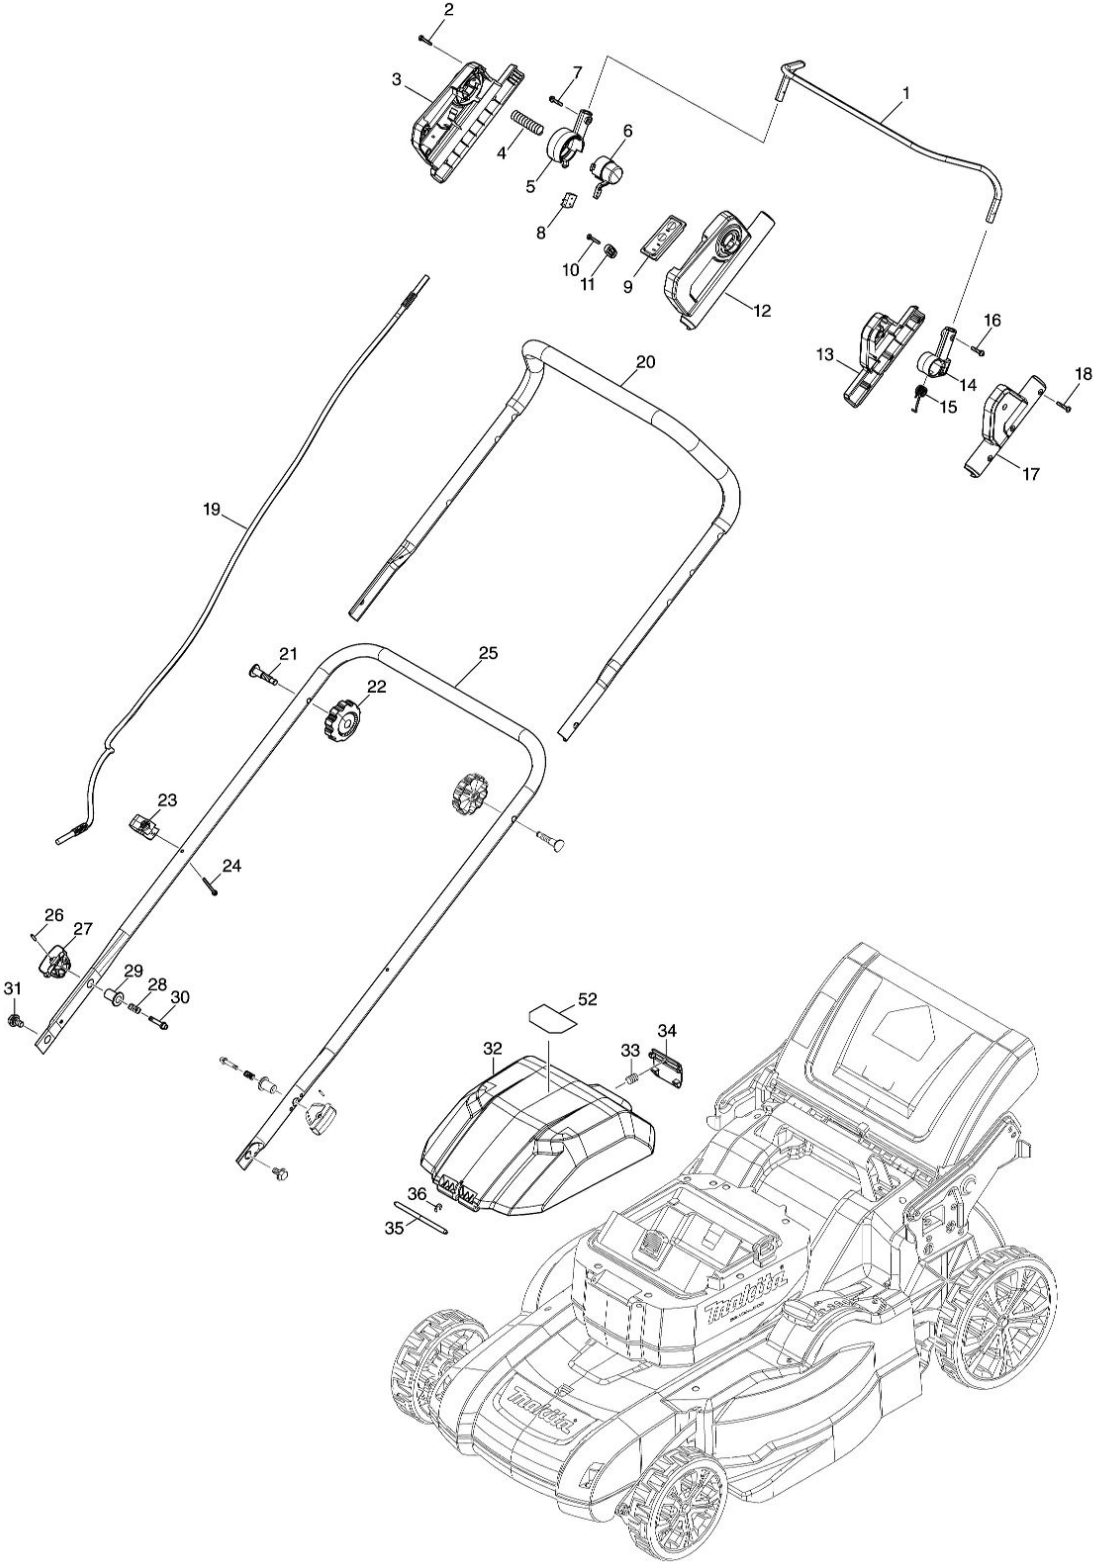

Model No.LM002J 530MM CORDLESS LAWN MOWER

Model No.LM002J 530MM CORDLESS LAWN MOWER

Model No.LM002J 530MM CORDLESS LAWN MOWER

Model No.LM002J 530MM CORDLESS LAWN MOWER