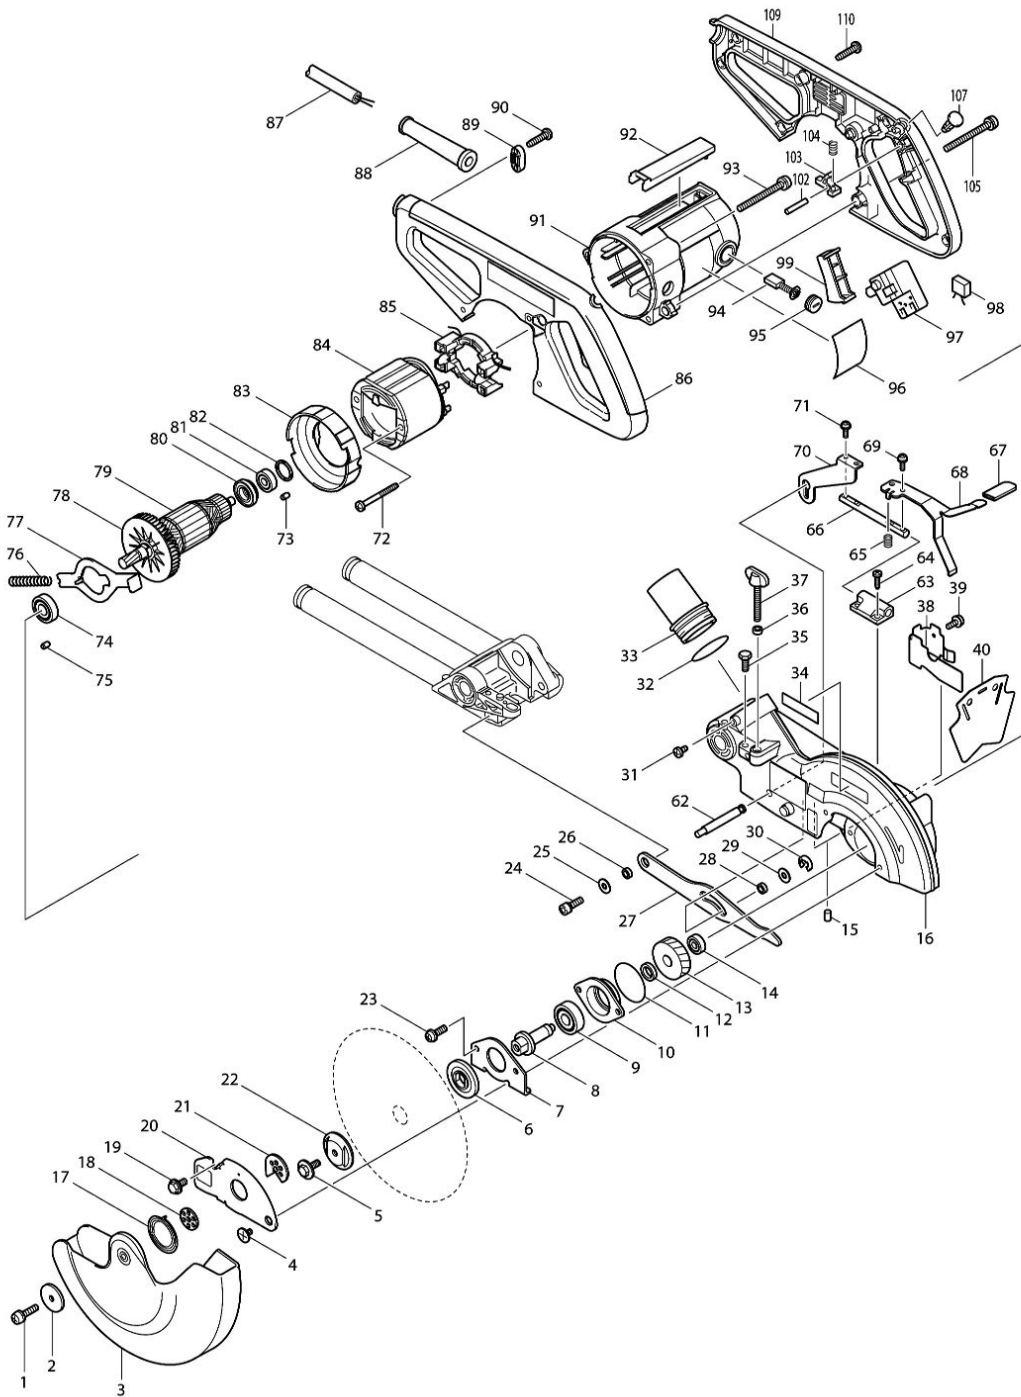

Model No.LS0714 SLIDE COMPOUND SAW 190MM

Model No.LS0714 SLIDE COMPOUND SAW 190MM