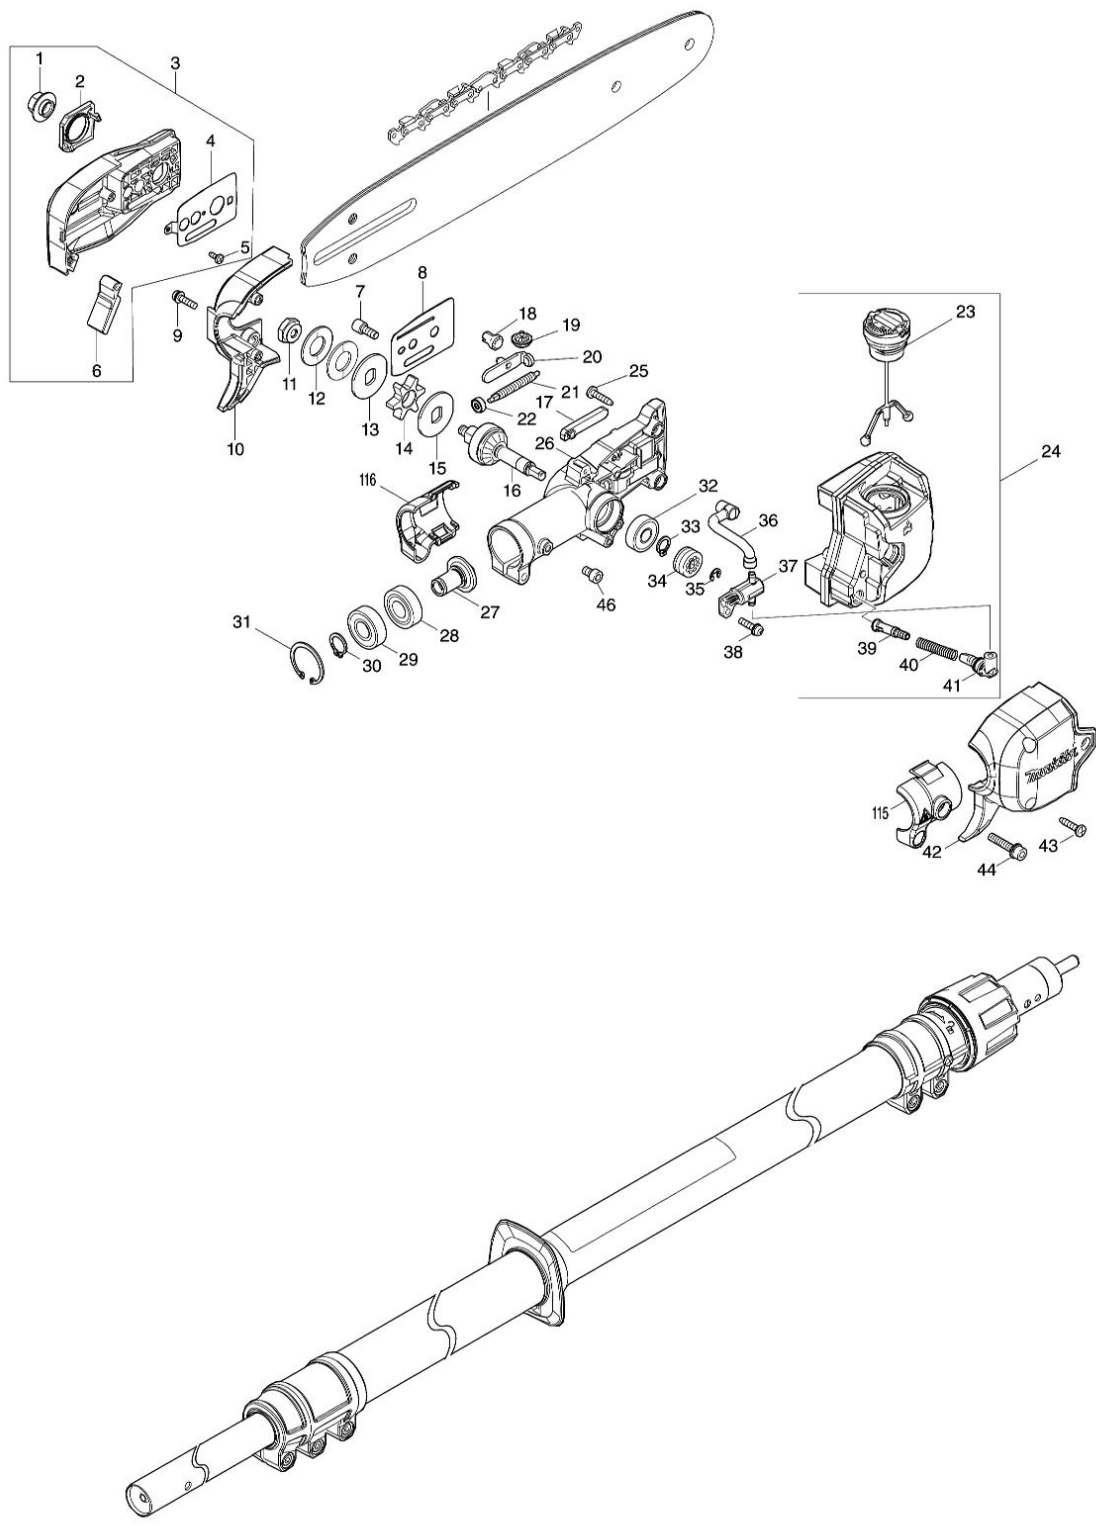

Model No.UA004G 300MM CORDLESS POLE SAW

Model No.UA004G 300MM CORDLESS POLE SAW