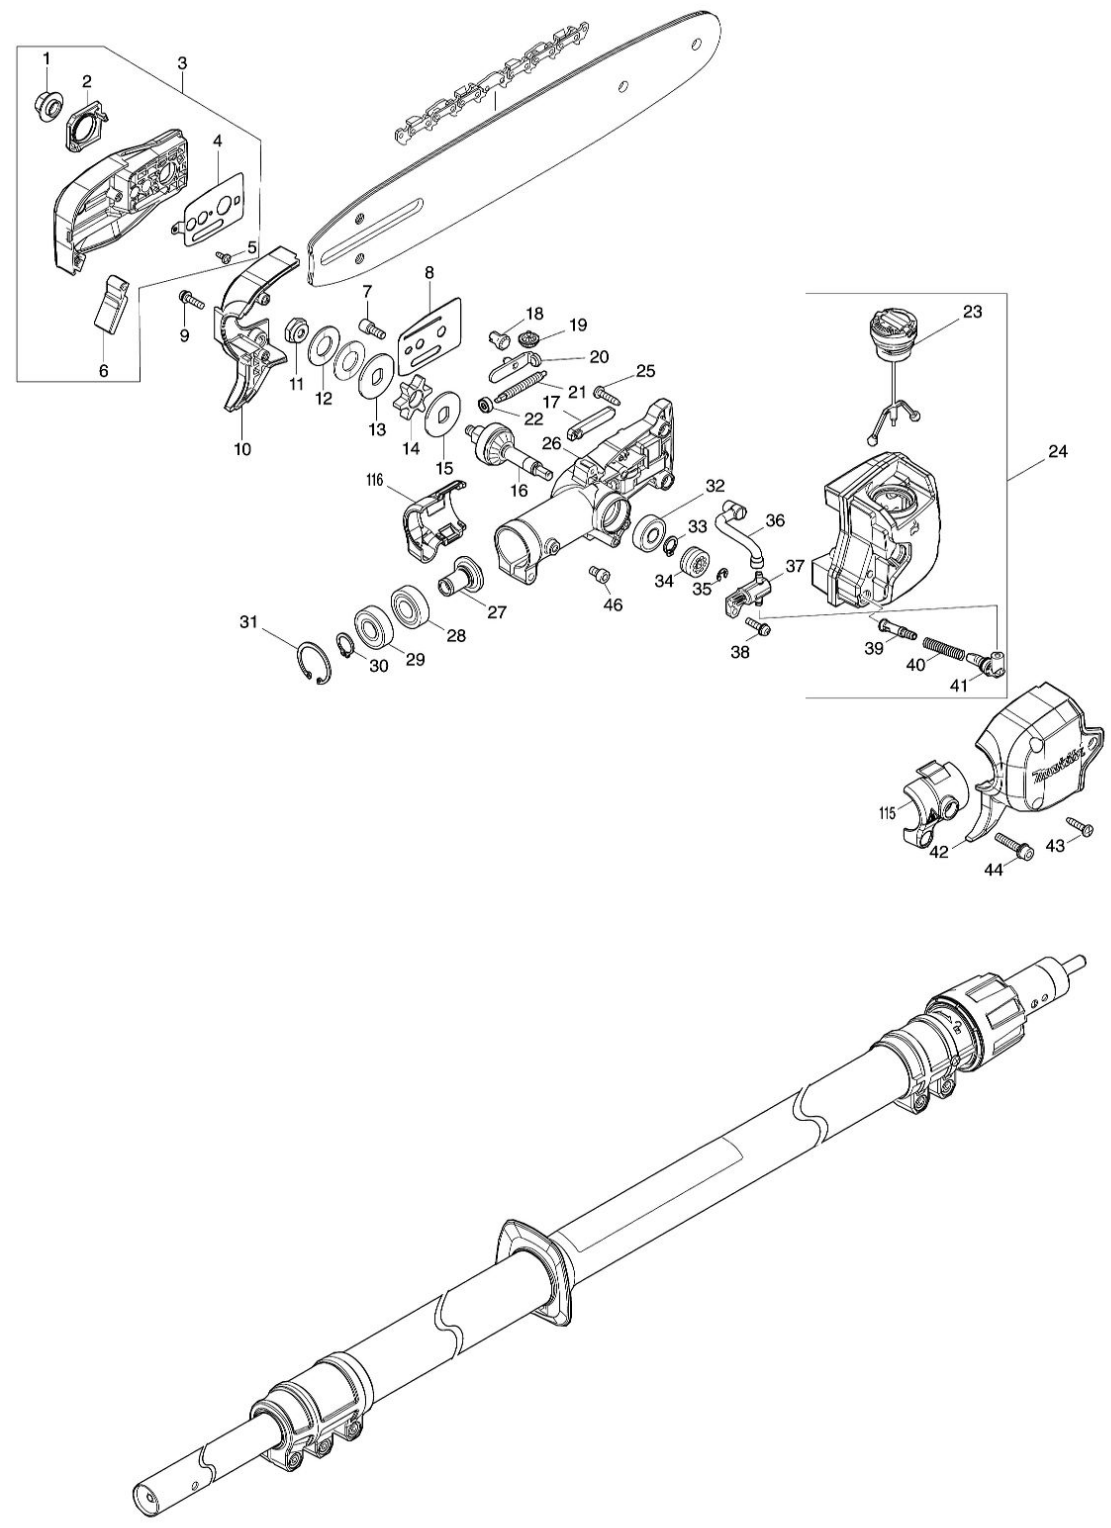

Model No.UA004G 300MM CORDLESS POLE SAW

Model No.UA004G 300MM CORDLESS POLE SAW

Model No.UA004G 300MM CORDLESS POLE SAW