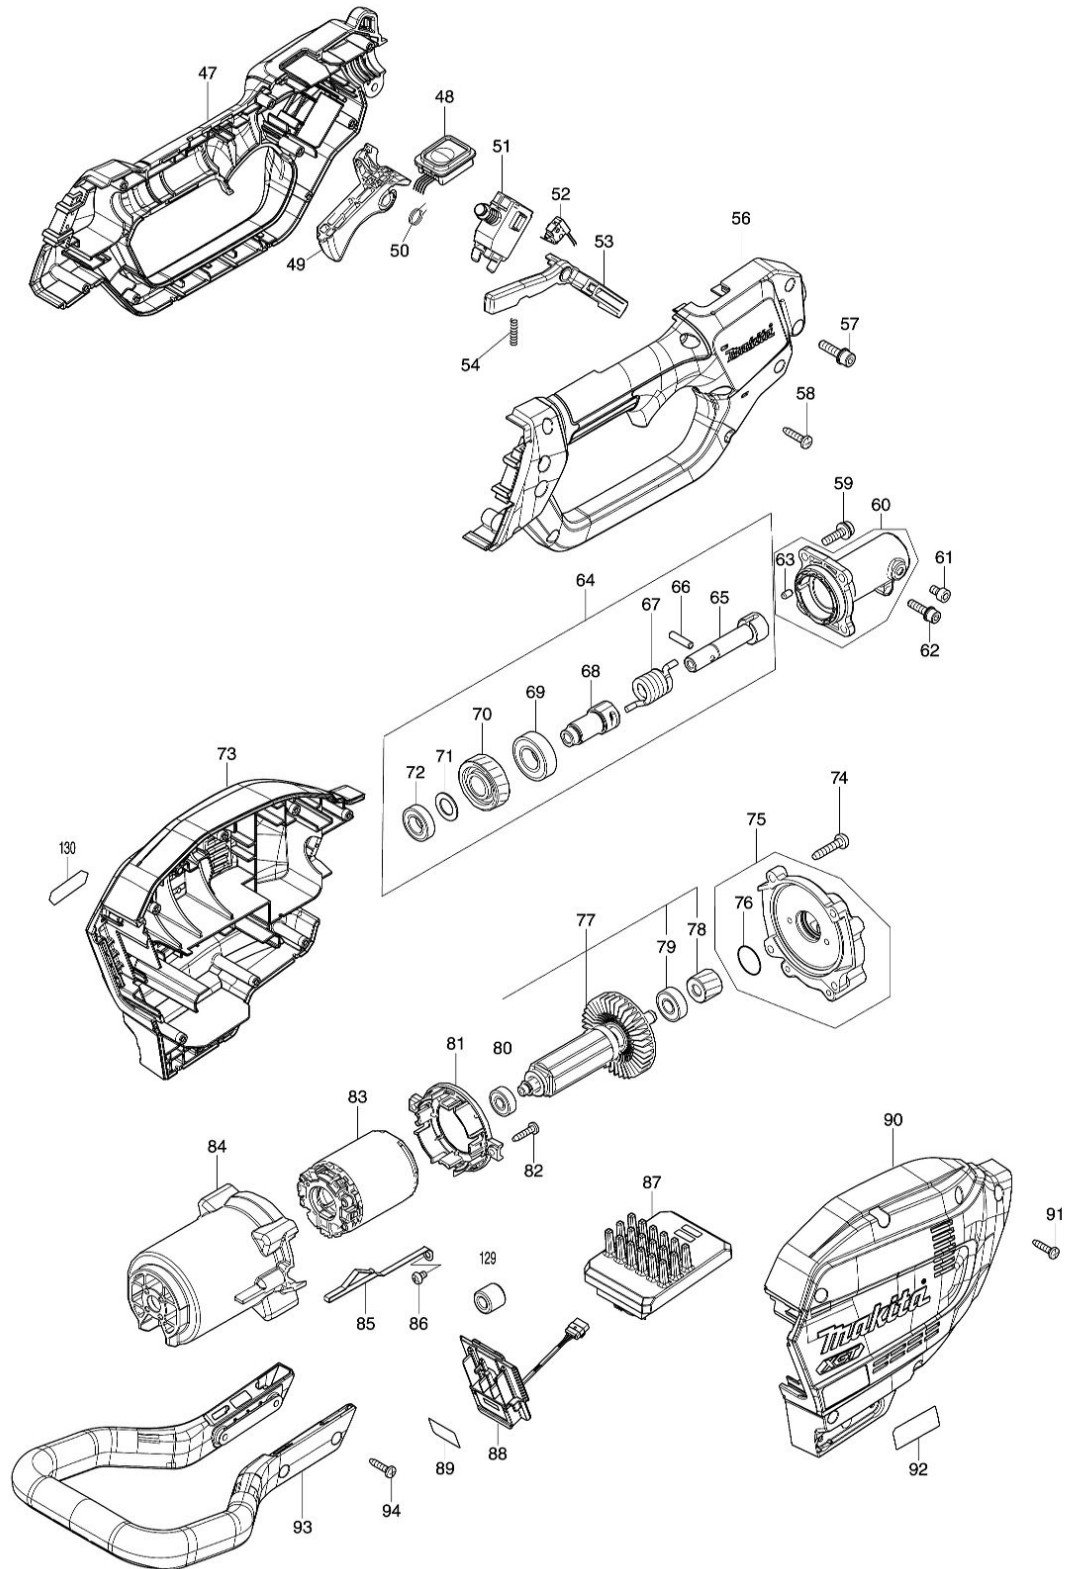

Model No.UA004G 300MM CORDLESS POLE SAW

Model No.UA004G 300MM CORDLESS POLE SAW

Model No.UA004G 300MM CORDLESS POLE SAW