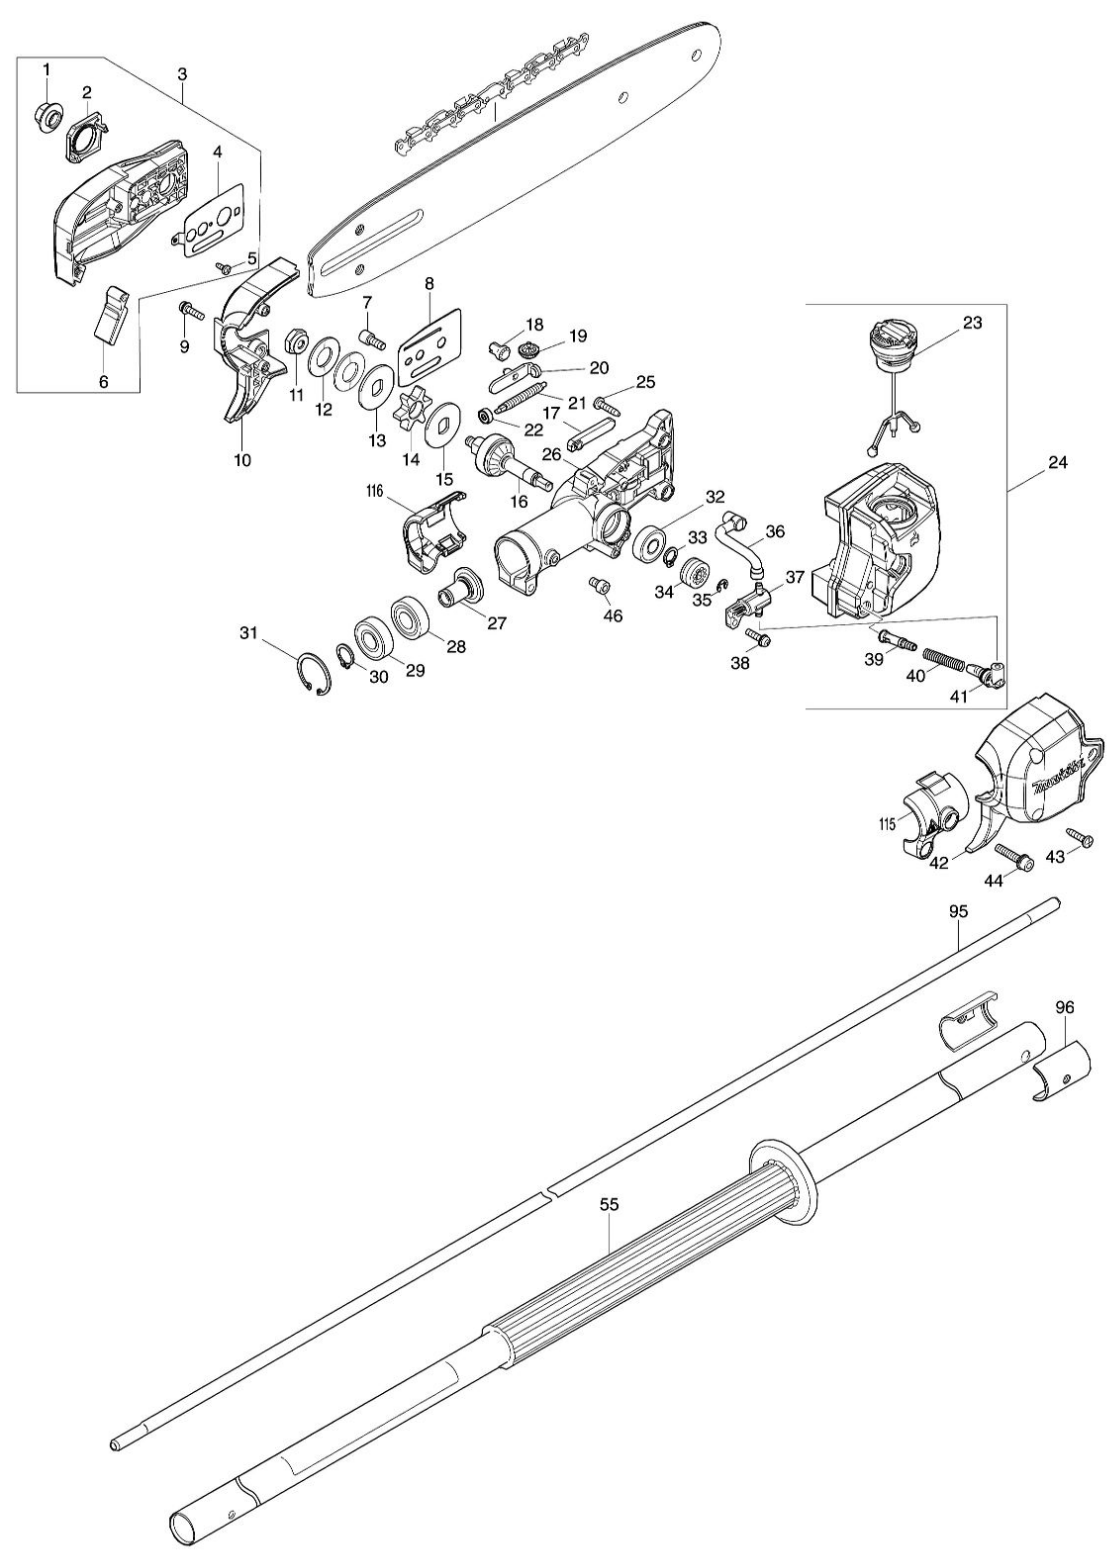

Model No.UA003G 300MM CORDLESS POLE SAW

Model No.UA003G 300MM CORDLESS POLE SAW